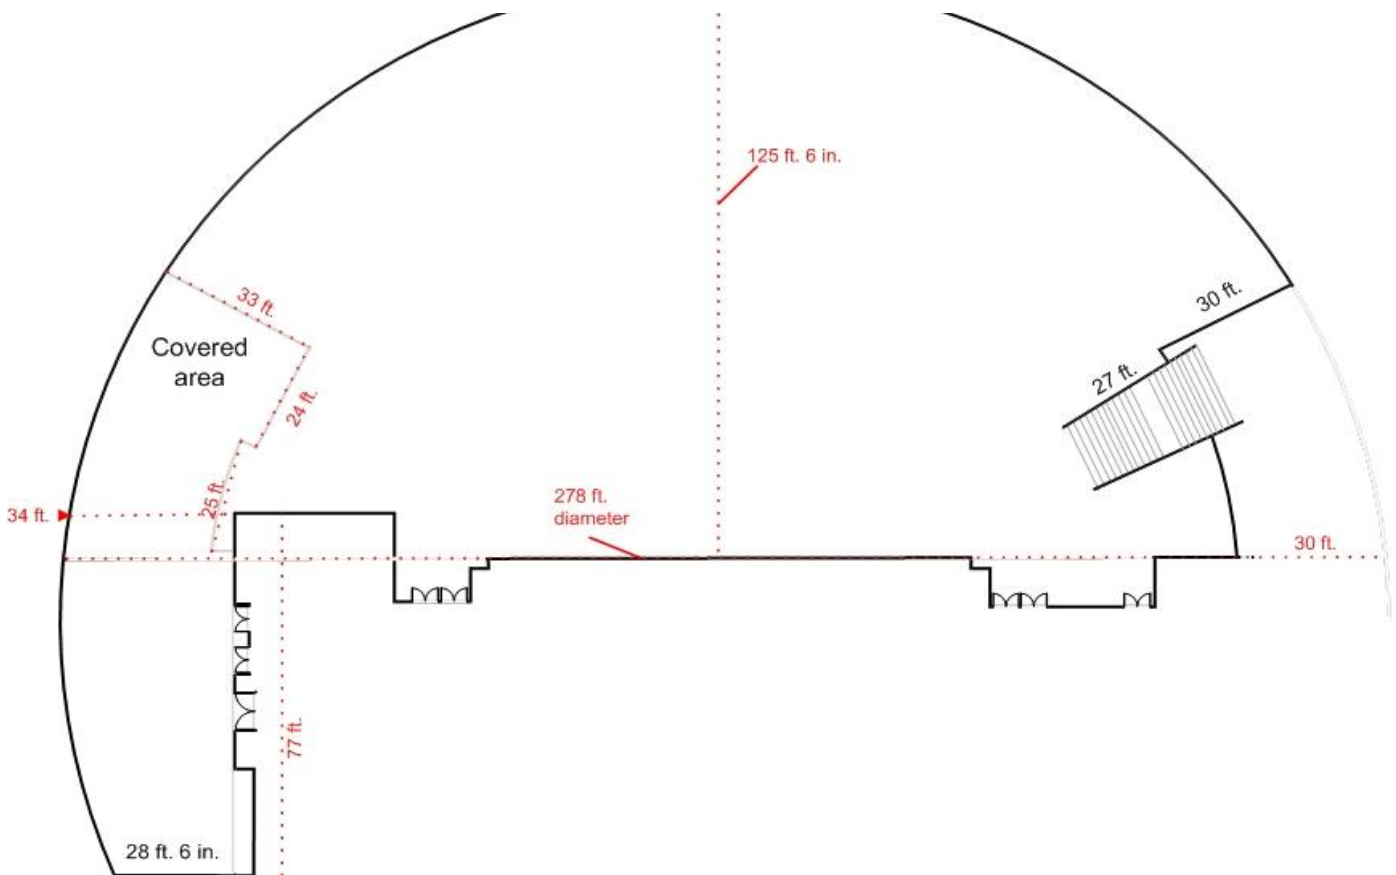

City Terrace

Venue Information

For questions concerning performance seating capacity or other technical information, please see the Technical Specifications.

Room Dimensions

Approximately 30,600 sq. ft.
Orchestra Level

Space Capacities

Type of Event	Standing
City Terrace – Reception/Concert	2,000 people
City Terrace - Seated Event/Tented	Provided Upon Request