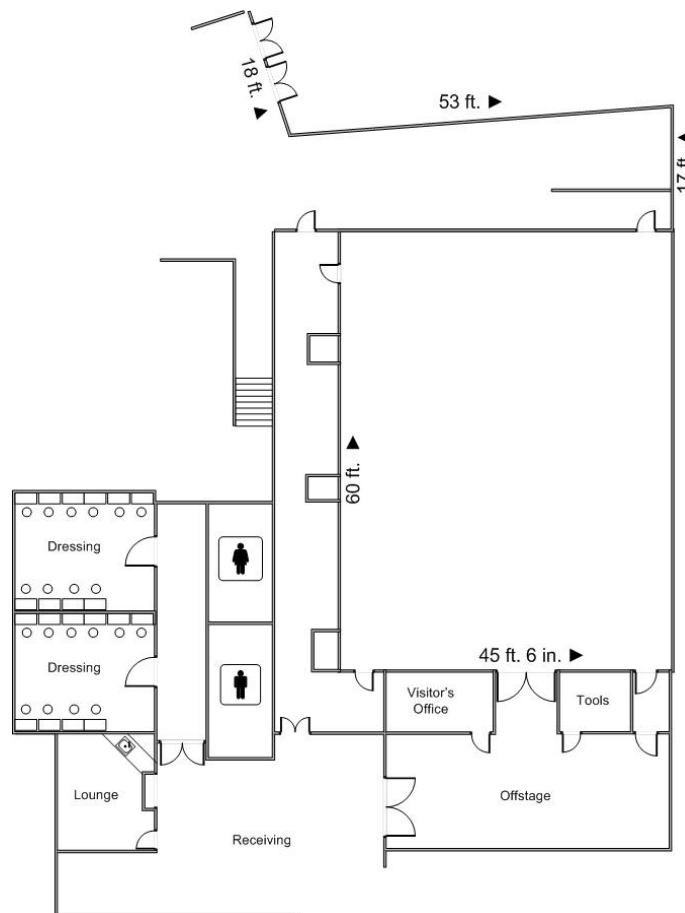

# Debra and Kevin Rollins Studio Theatre

## Stage Information

For questions concerning performance seating capacity or other technical information, please see the Rollins Theatre Technical Specifications.

### Room Dimensions

2,730 sq. ft. (60' x 45'6")

Entry Level

### Room Capacities

	Reception	Seated Event	Lecture
Green Room	40 people		