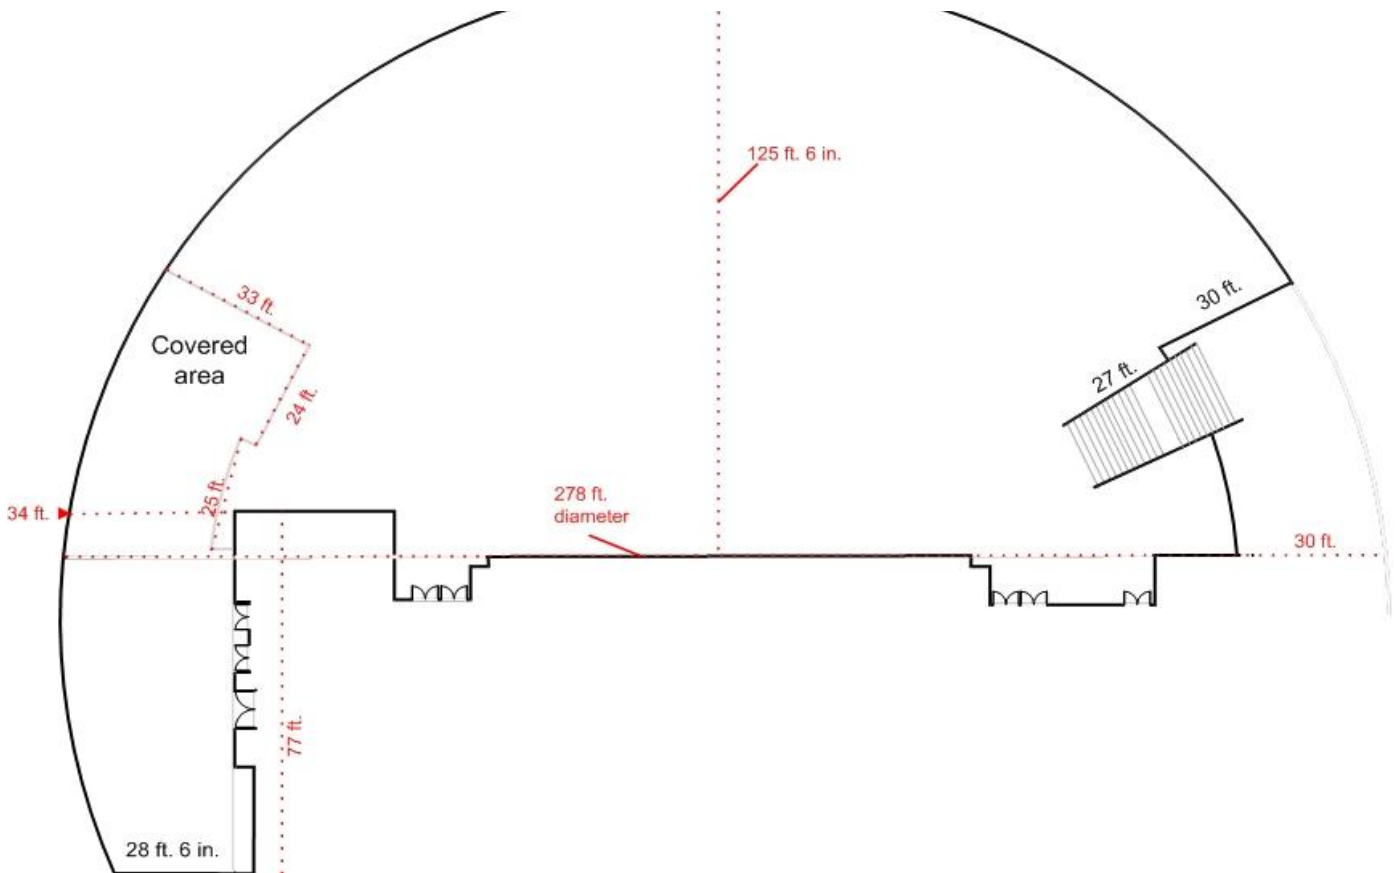

City Terrace

Venue Information

For questions concerning performance seating capacity or other technical information, please see the Technical Specifications.

Room Dimensions

Approximately 30,600 sq. ft.
Orchestra Level

Space Capacities

Type of Event	Standing
City Terrace – Reception/Concert	2,000 people
City Terrace - Seated Event/Tented	Provided Upon Request