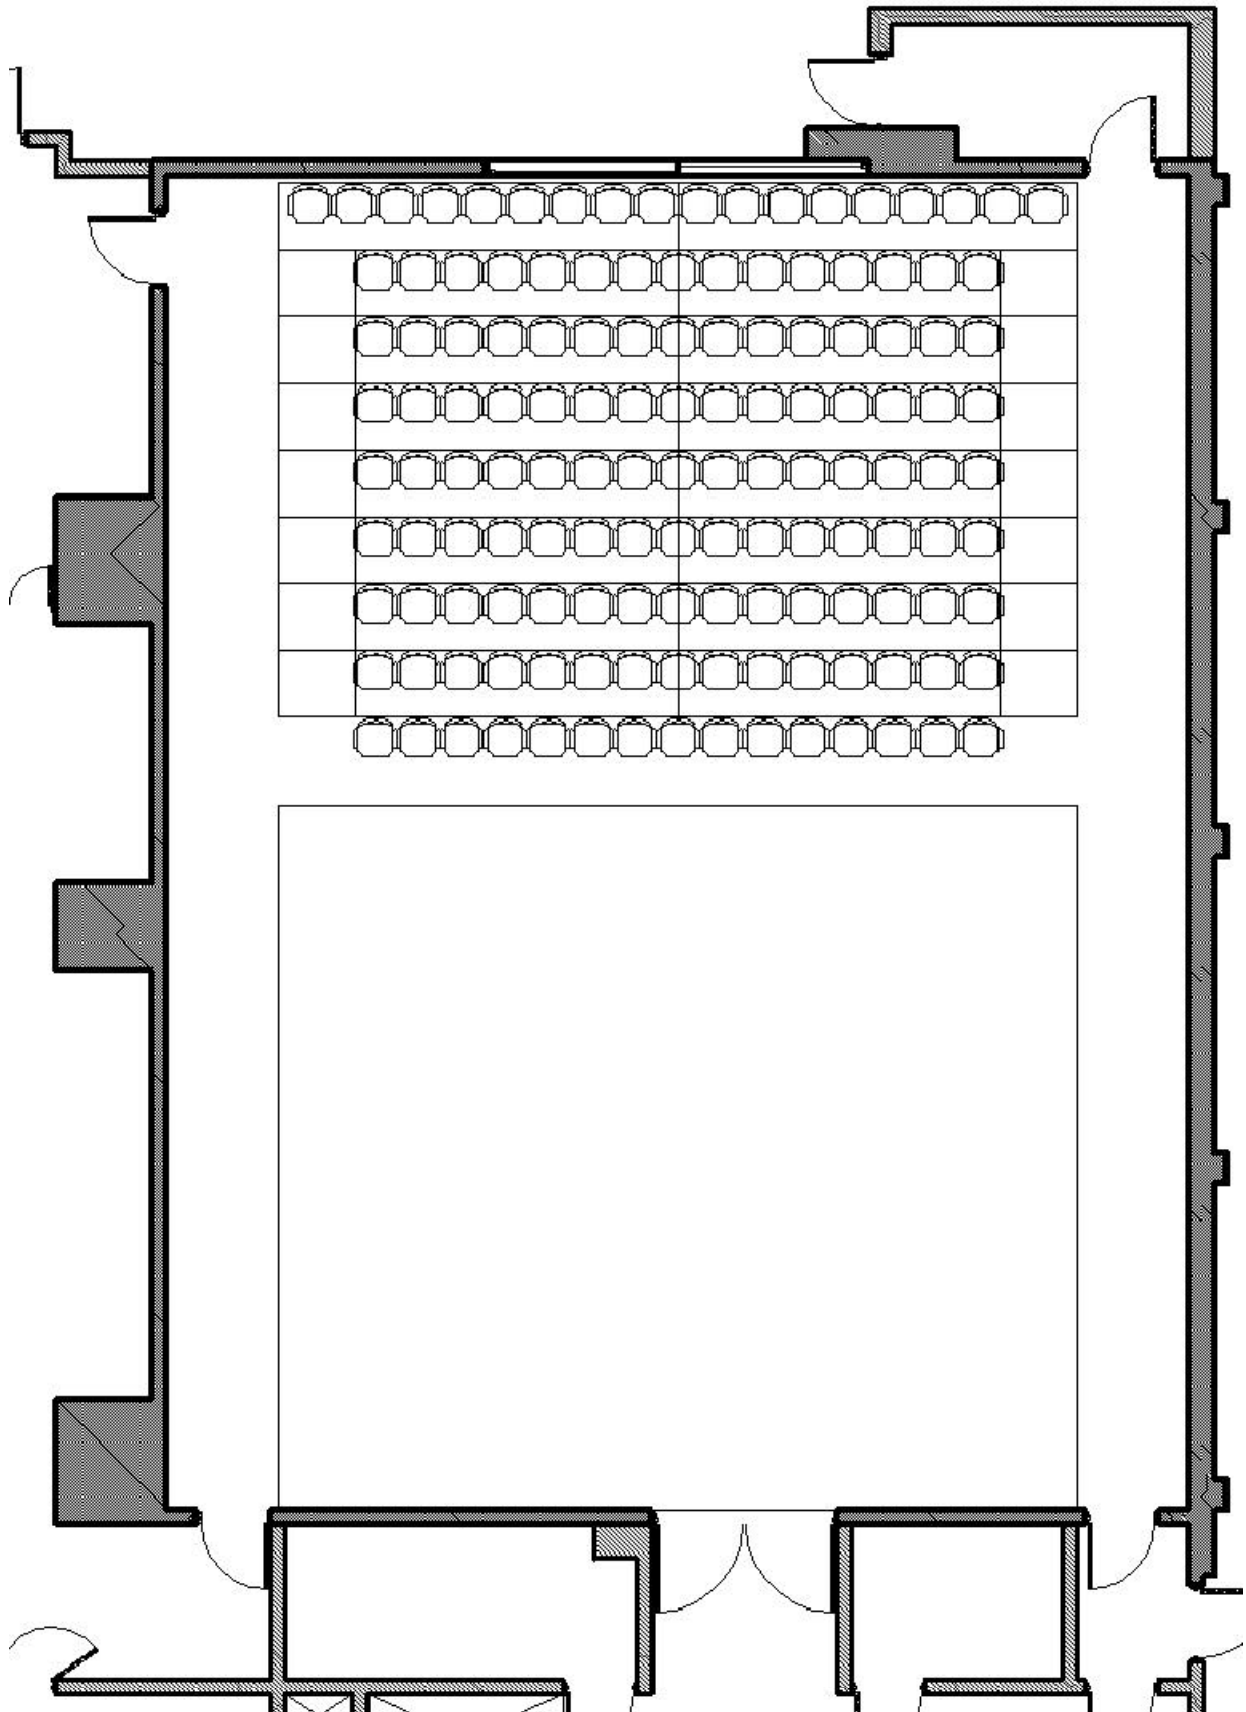

**Small Thrust**  
123 Seats  
24' x 33'-8" Stage

**Large Thrust**  
153 Seats  
25' x 24' Stage

**Center Stage**  
156 Seats  
36' x 27'-4" Stage

**Side Stage**  
97 Seats  
44' x 29'-8" Stage

**End Stage Small**

77 Seats

36' x 26'-2" Stage, 45' x 17'-6" "Back Stage Area"

**End Stage Medium**  
138 Seats  
36' x 31'-8" Stage

**End Stage Large**  
229 Seats  
36' x 16'-8" Stage Area

**Rude Mechanicals**  
191 Seats  
36' x 22'-8" Stage