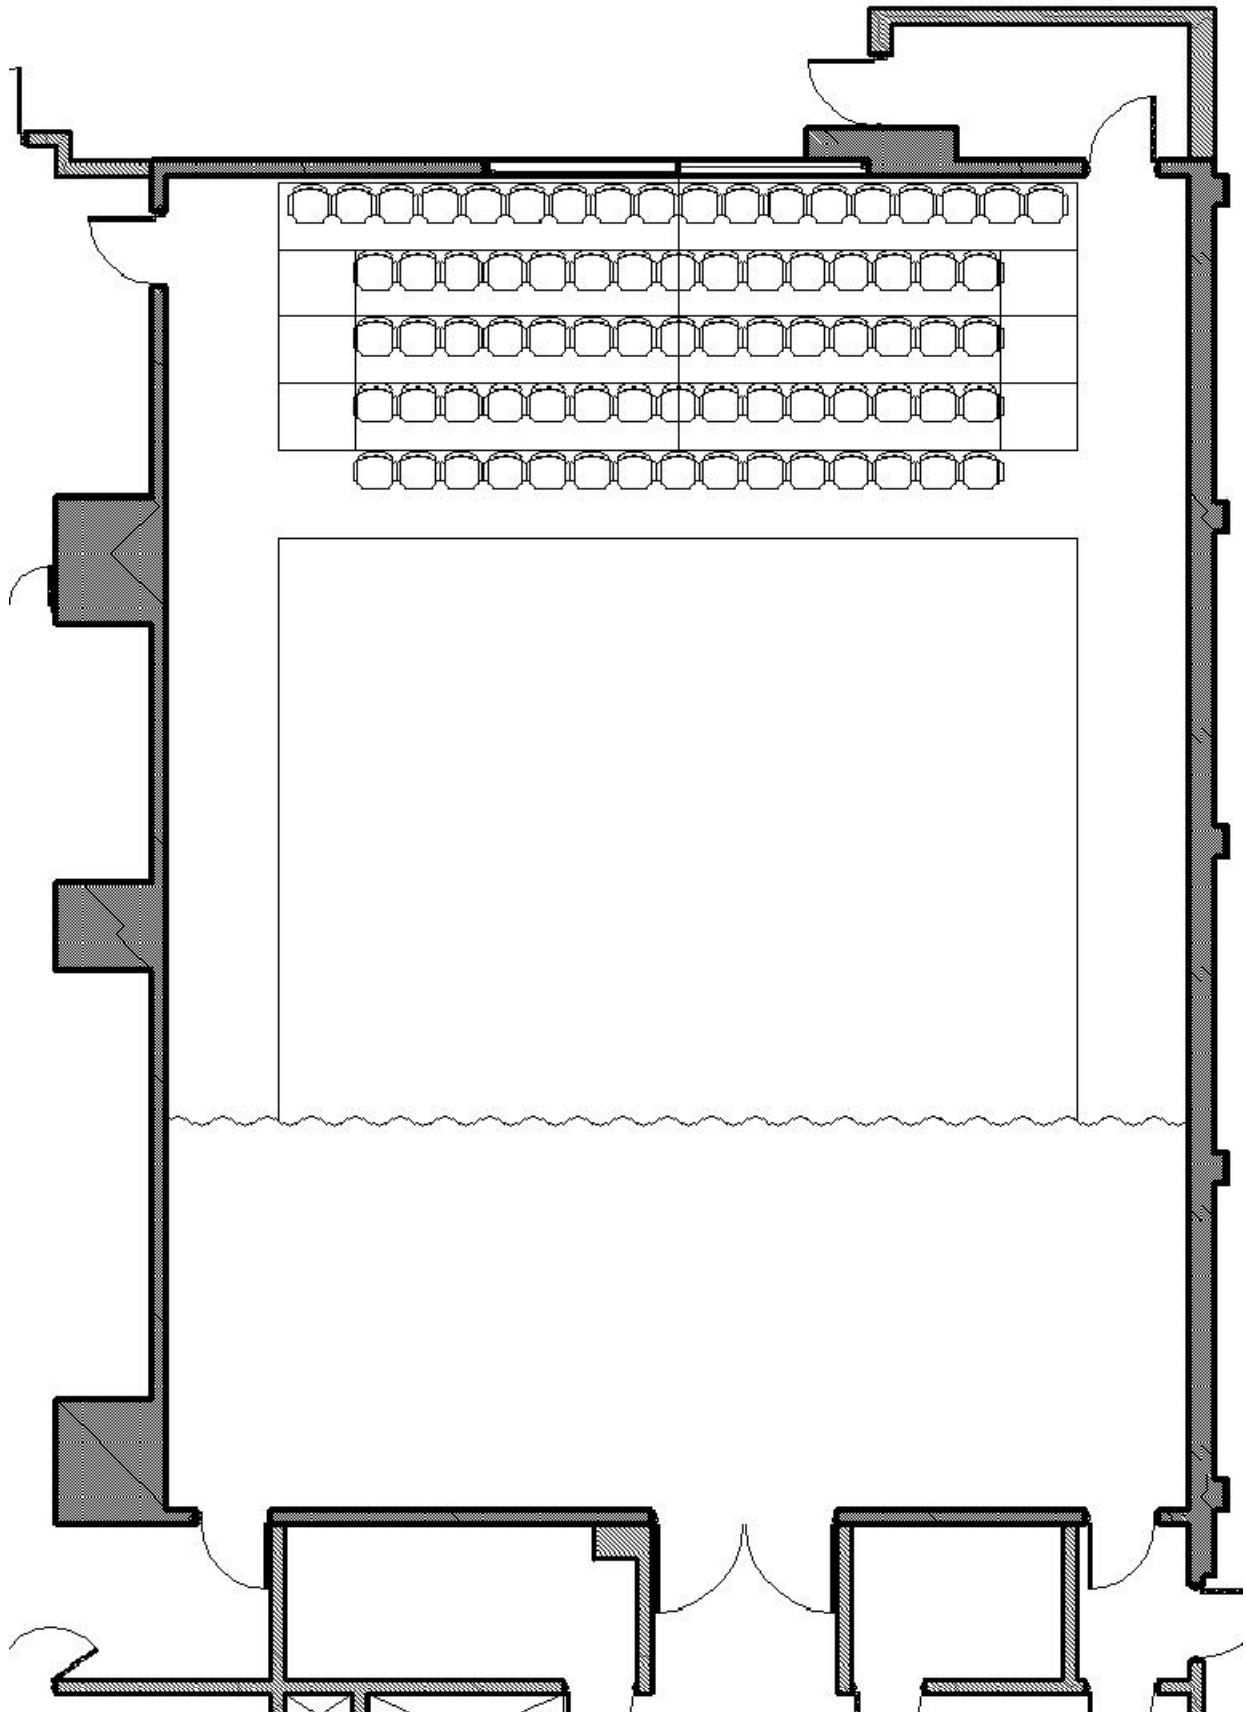

**Small Thrust**  
123 Seats  
24' x 33'-8" Stage

**Large Thrust**  
153 Seats  
25' x 24' Stage

**Center Stage**  
156 Seats  
36' x 27'-4" Stage

**Side Stage**  
97 Seats  
44' x 29'-8" Stage

**End Stage Small**  
77 Seats

36' x 26'-2" Stage, 45' x 17'-6" "Back Stage Area"

**End Stage Medium**  
138 Seats  
36' x 31'-8" Stage

**End Stage Large**  
229 Seats  
36' x 16'-8" Stage Area

**Rude Mechanicals**  
191 Seats  
36' x 22'-8" Stage