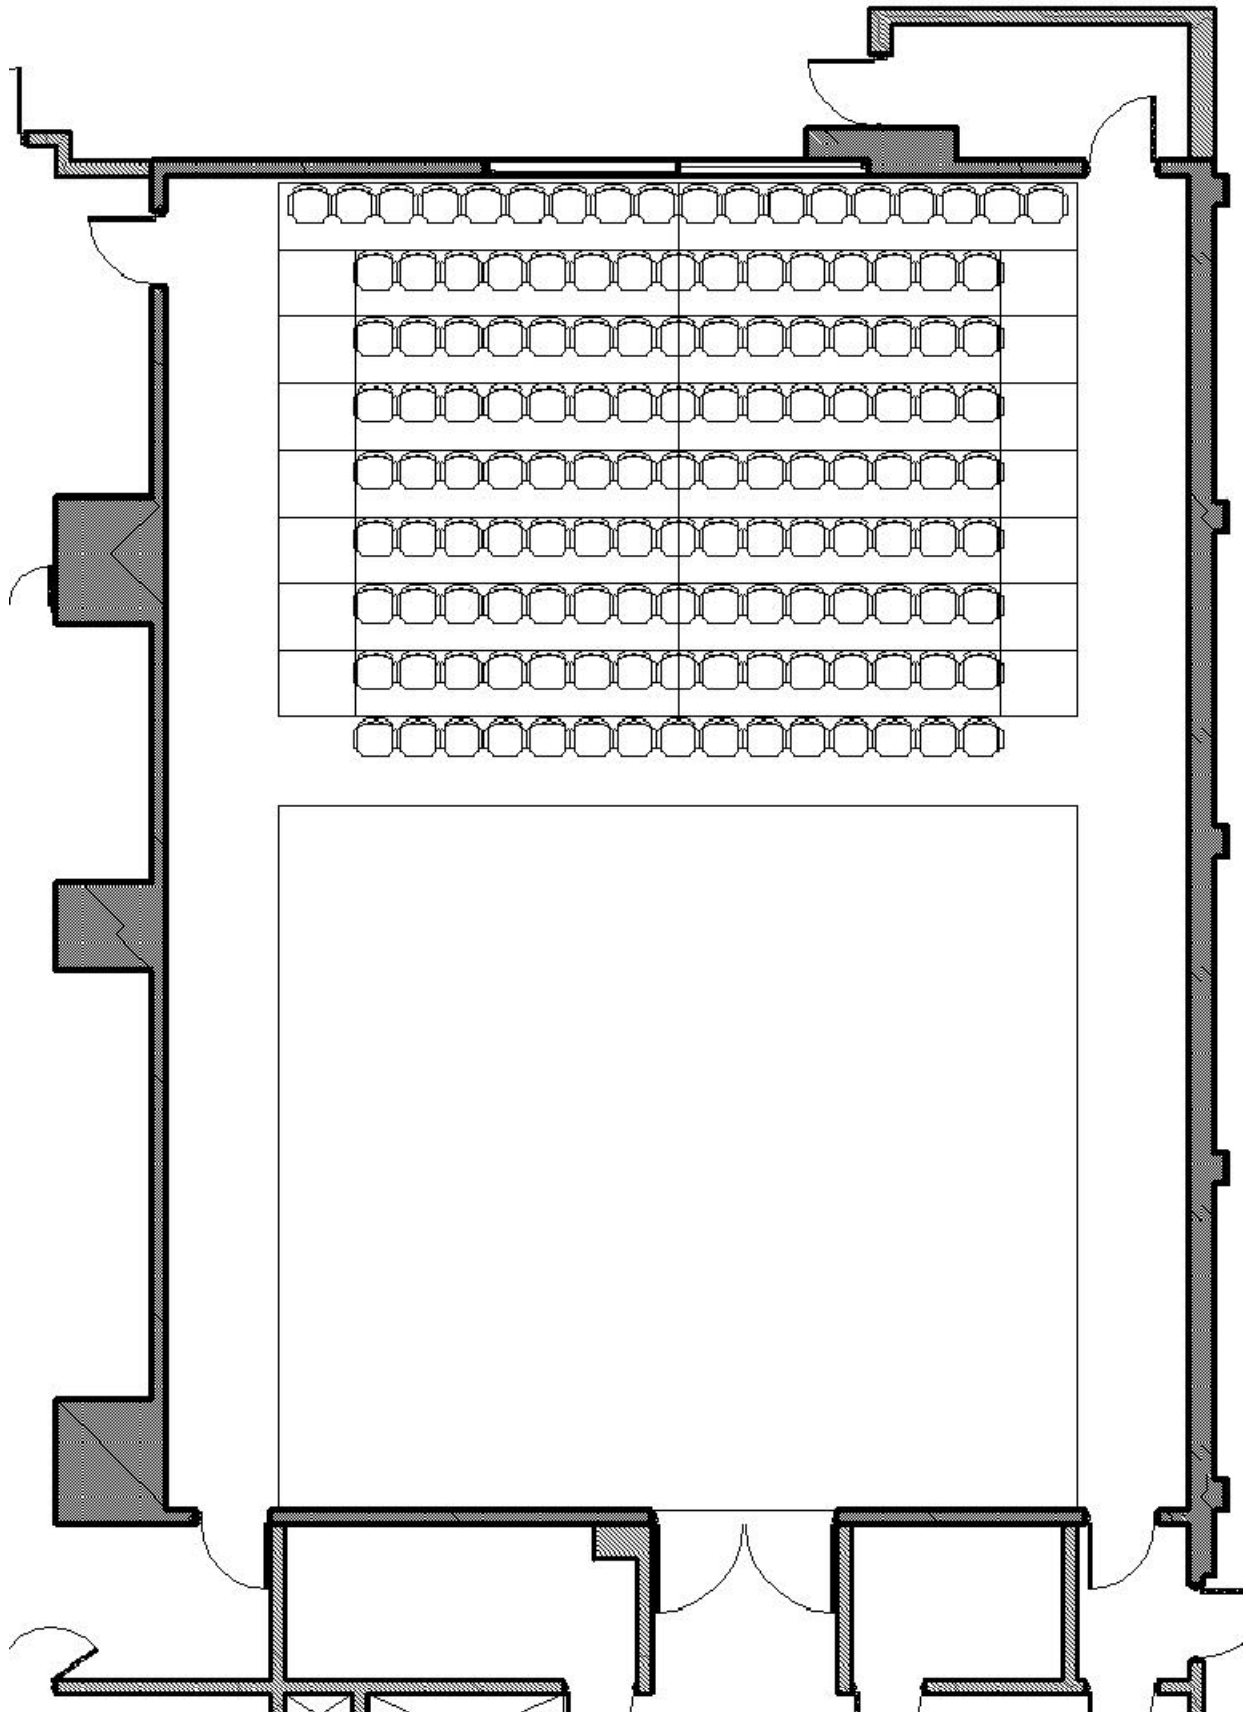

**Small Thrust**  
123 Seats  
24' x 33'-8" Stage

**Large Thrust**  
153 Seats  
25' x 24' Stage

**Center Stage**  
156 Seats  
36' x 27'-4" Stage

**Side Stage**  
97 Seats  
44' x 29'-8" Stage

**End Stage Small**  
77 Seats

36' x 26'-2" Stage, 45' x 17'-6" "Back Stage Area"

**End Stage Medium**  
138 Seats  
36' x 31'-8" Stage

**End Stage Large**  
229 Seats  
36' x 16'-8" Stage Area

**Rude Mechanicals**  
191 Seats  
36' x 22'-8" Stage