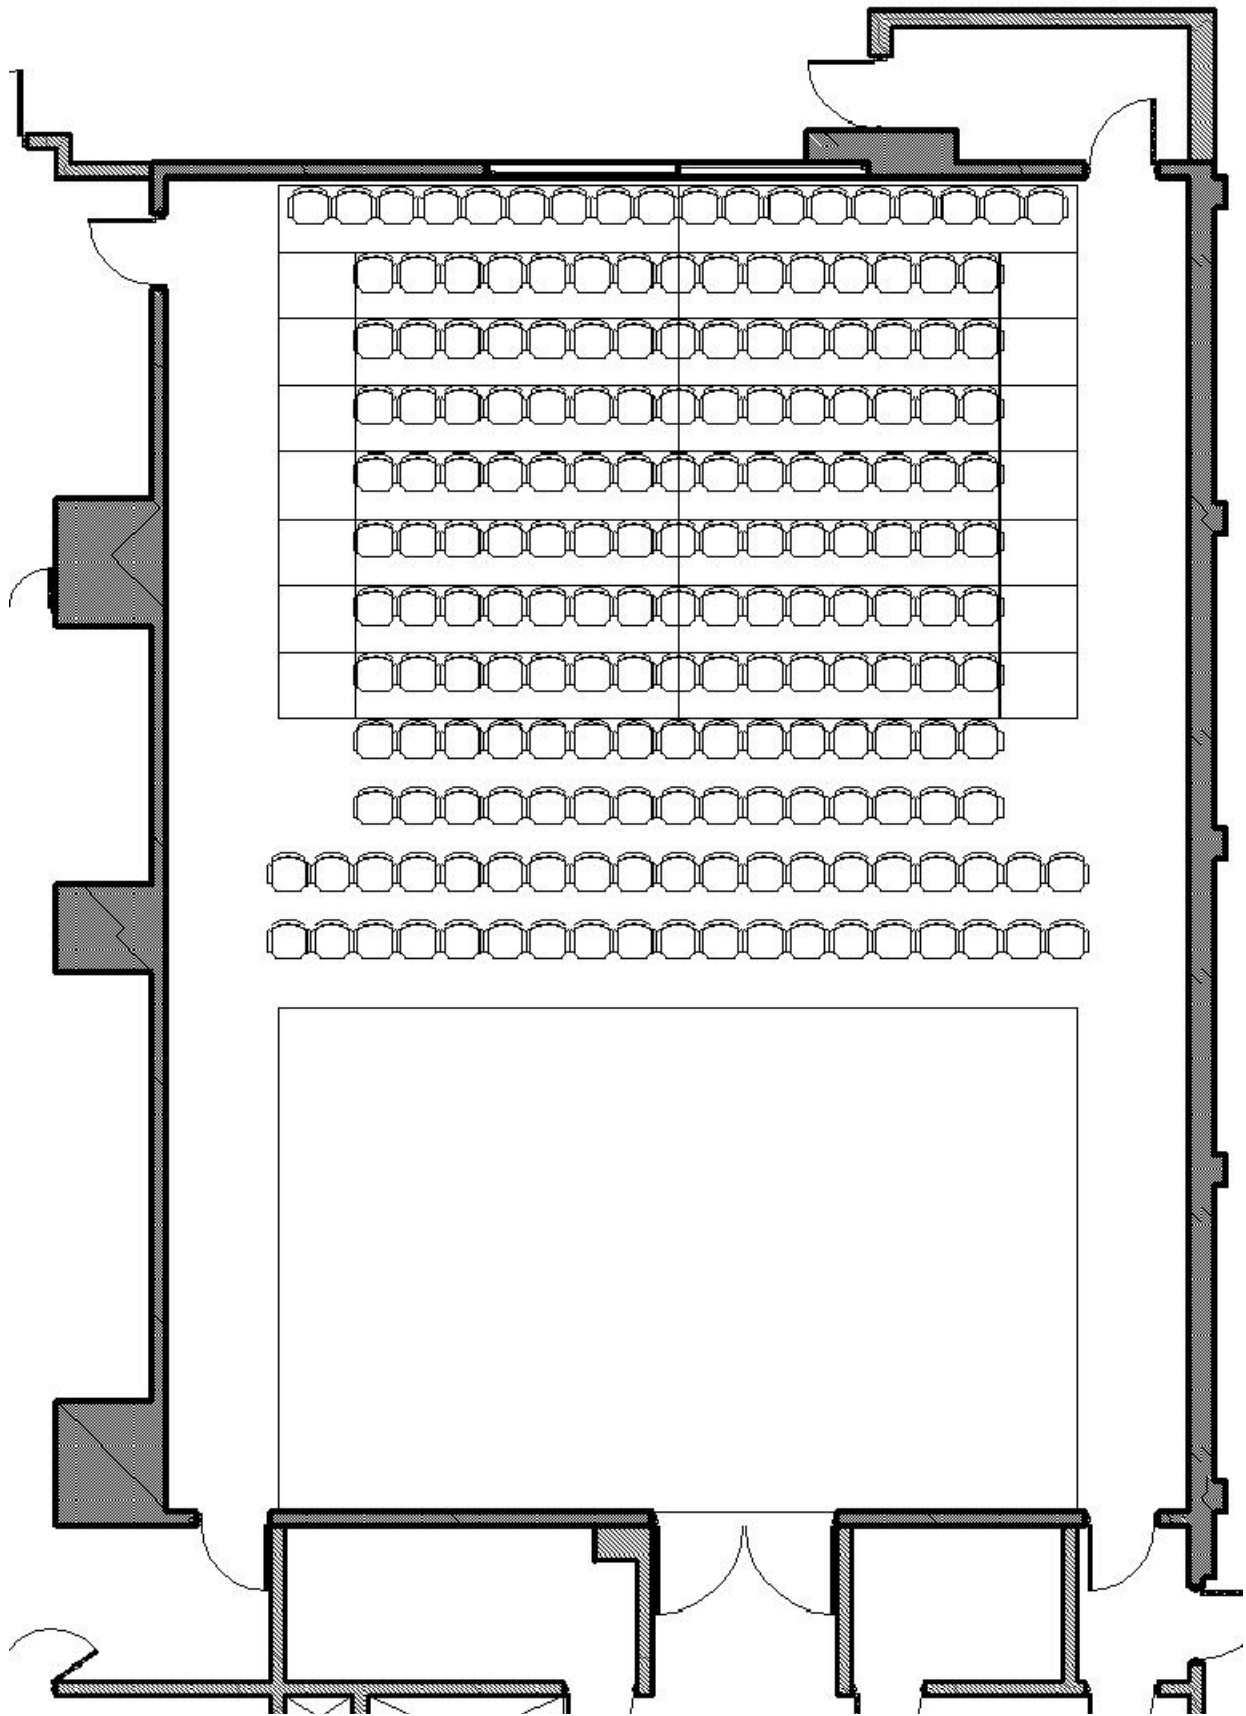

**Small Thrust**  
123 Seats  
24' x 33'-8" Stage

**Large Thrust**  
153 Seats  
25' x 24' Stage

**Center Stage**  
156 Seats  
36' x 27'-4" Stage

**Side Stage**  
97 Seats  
44' x 29'-8" Stage

**End Stage Small**  
77 Seats

36' x 26'-2" Stage, 45' x 17'-6" "Back Stage Area"

**End Stage Medium**  
138 Seats  
36' x 31'-8" Stage

**End Stage Large**  
229 Seats  
36' x 16'-8" Stage Area

**Rude Mechanicals**  
191 Seats  
36' x 22'-8" Stage