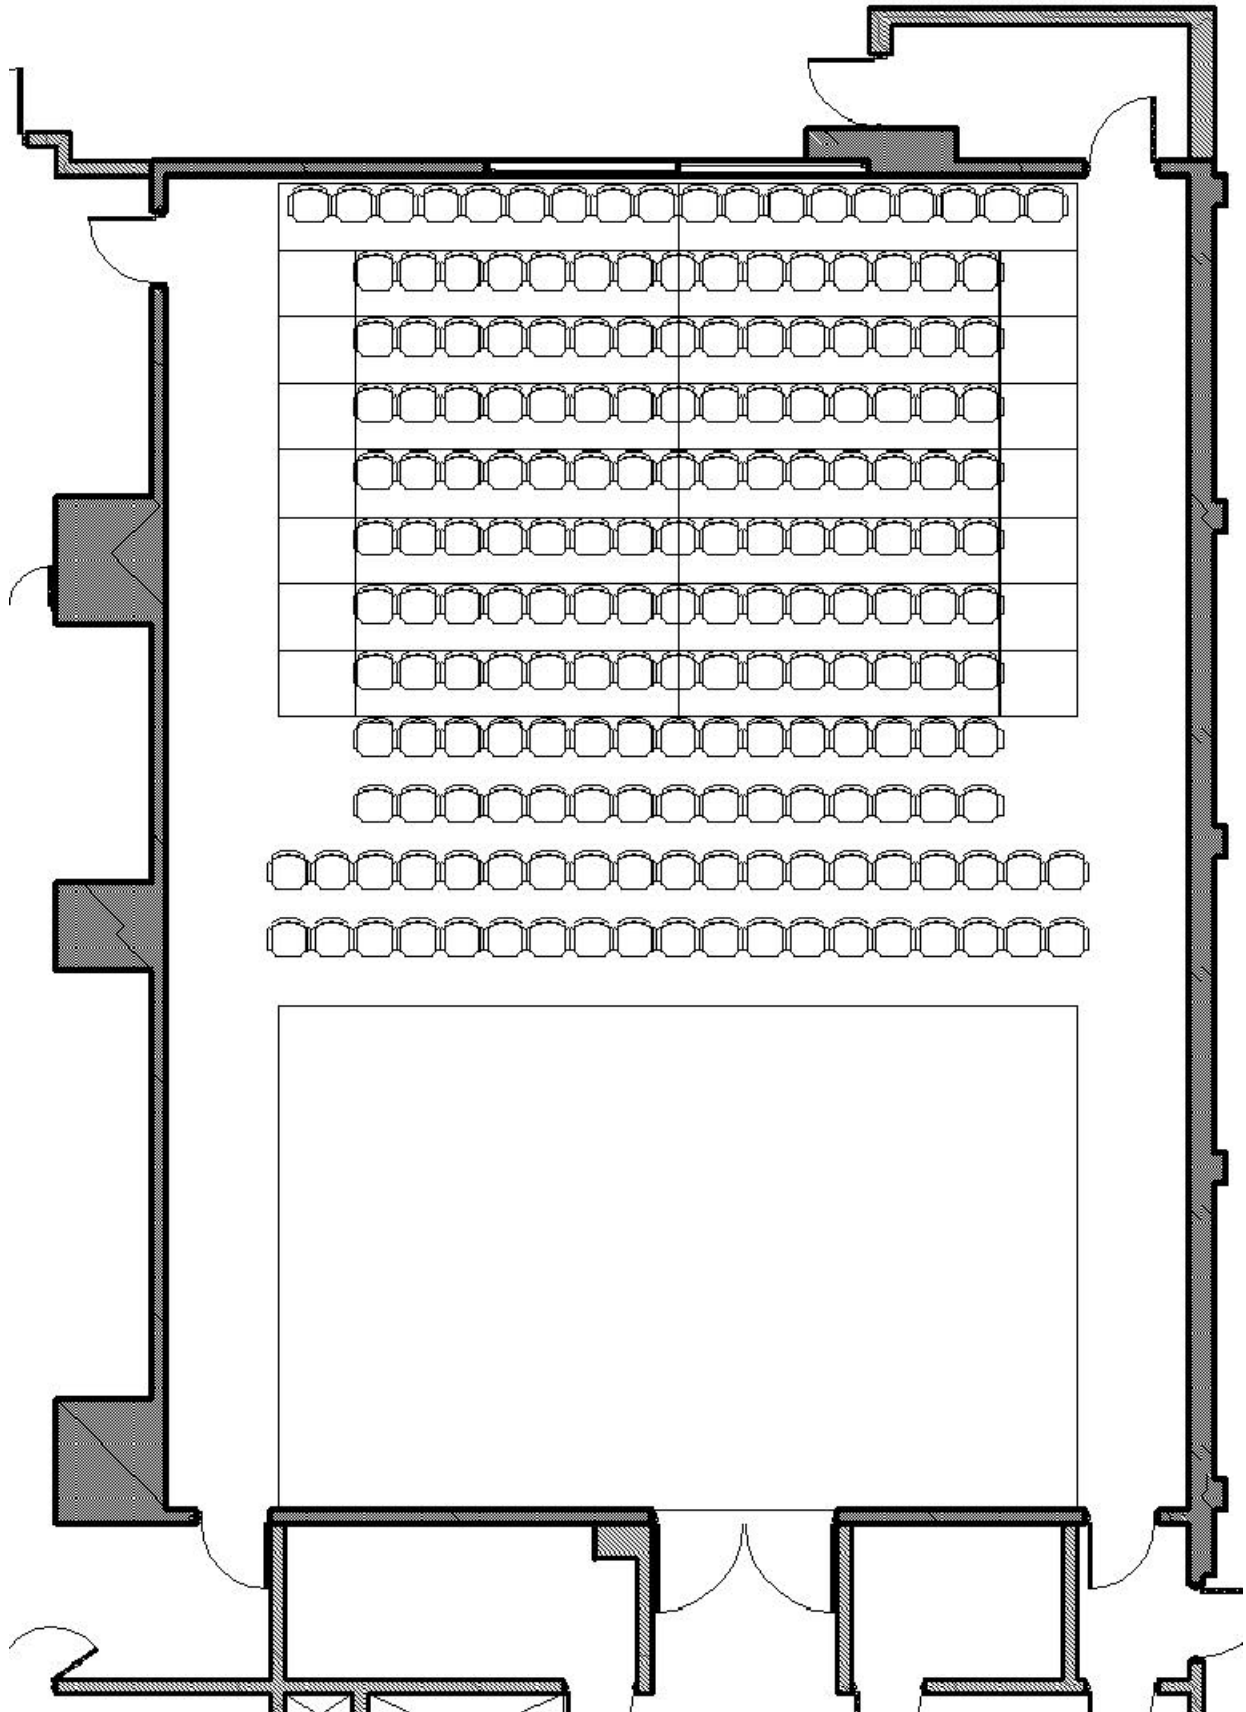

**Small Thrust**  
123 Seats  
24' x 33'-8" Stage

**Large Thrust**  
153 Seats  
25' x 24' Stage

**Center Stage**  
156 Seats  
36' x 27'-4" Stage

**Side Stage**  
97 Seats  
44' x 29'-8" Stage

**End Stage Small**

77 Seats

36' x 26'-2" Stage, 45' x 17'-6" "Back Stage Area"

**End Stage Medium**  
138 Seats  
36' x 31'-8" Stage

**End Stage Large**  
229 Seats  
36' x 16'-8" Stage Area

**Rude Mechanicals**  
191 Seats  
36' x 22'-8" Stage