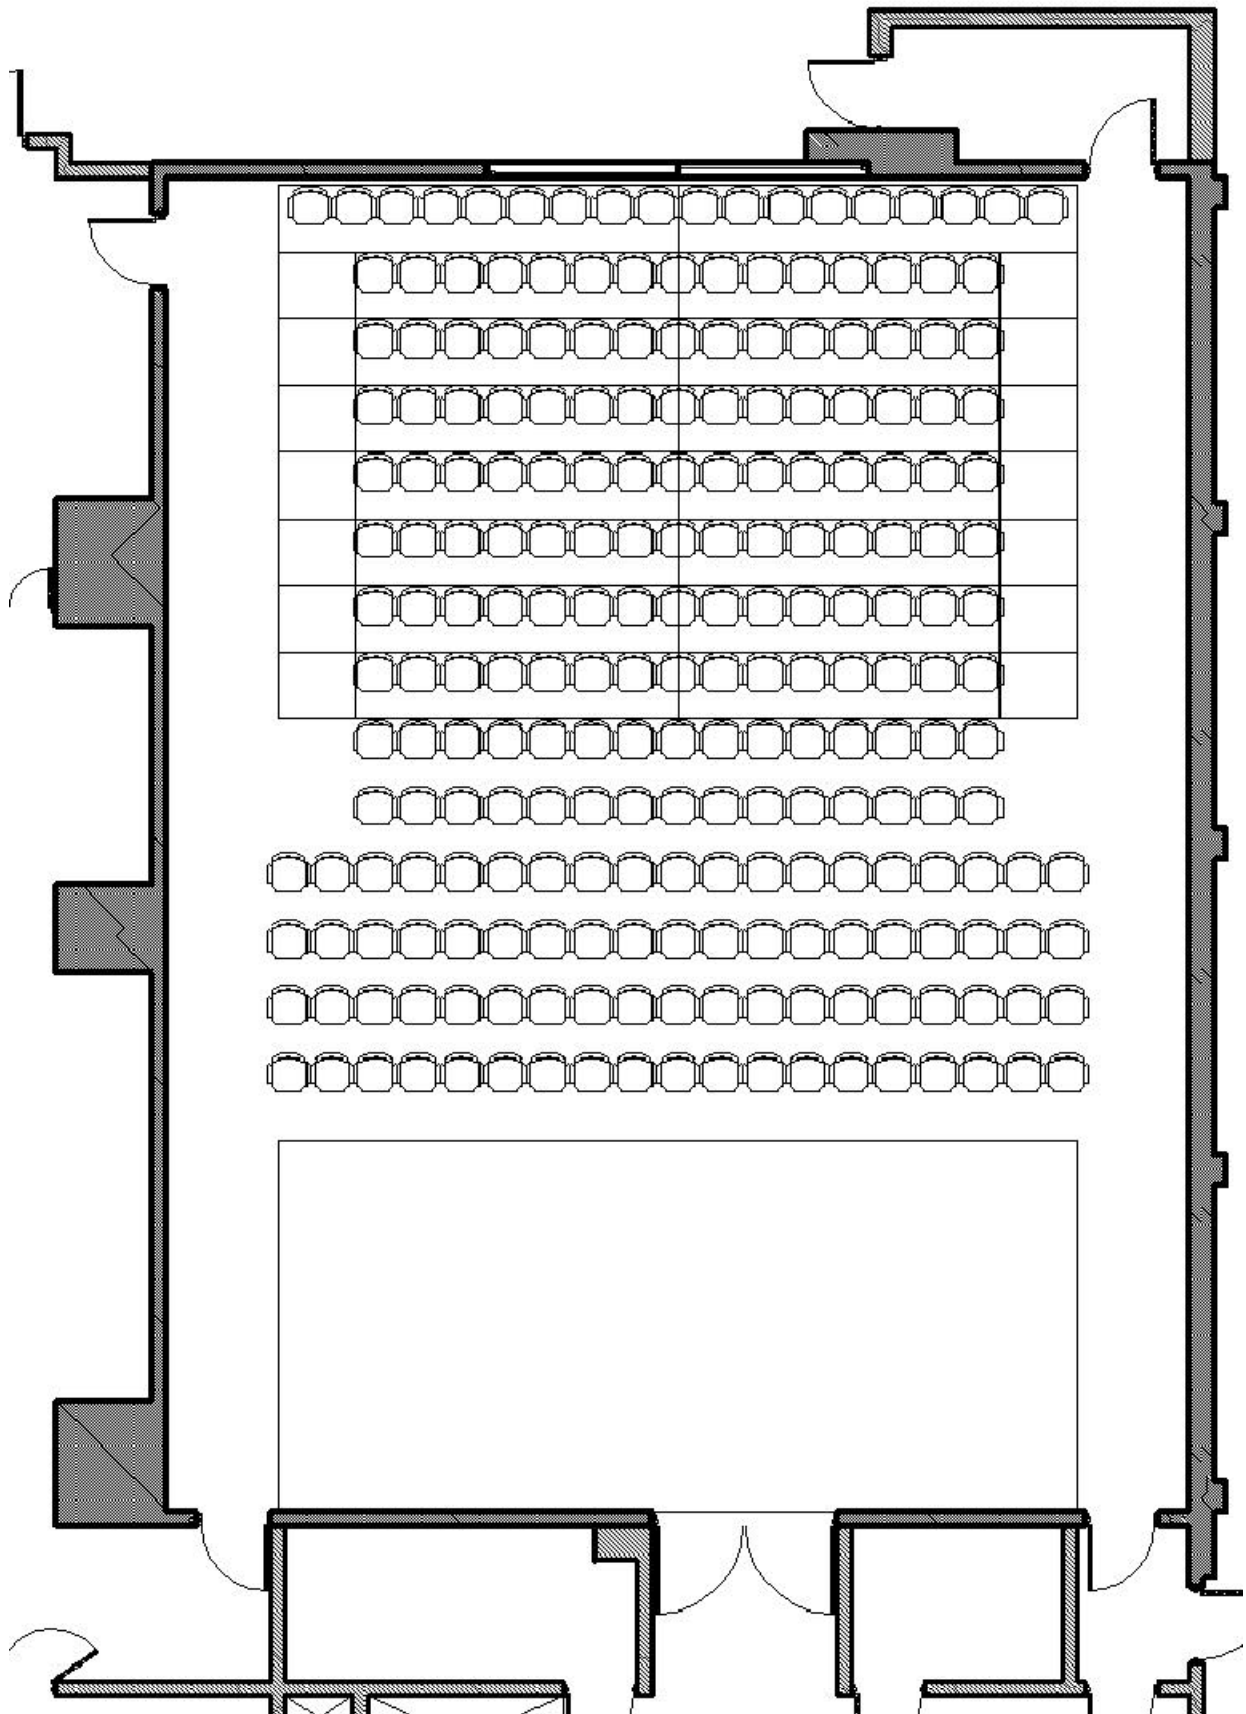

**Small Thrust**  
123 Seats  
24' x 33'-8" Stage

**Large Thrust**  
153 Seats  
25' x 24' Stage

**Center Stage**  
156 Seats  
36' x 27'-4" Stage

**Side Stage**  
97 Seats  
44' x 29'-8" Stage

**End Stage Small**  
77 Seats

36' x 26'-2" Stage, 45' x 17'-6" "Back Stage Area"

**End Stage Medium**  
138 Seats  
36' x 31'-8" Stage

**End Stage Large**  
229 Seats  
36' x 16'-8" Stage Area

**Rude Mechanicals**  
191 Seats  
36' x 22'-8" Stage