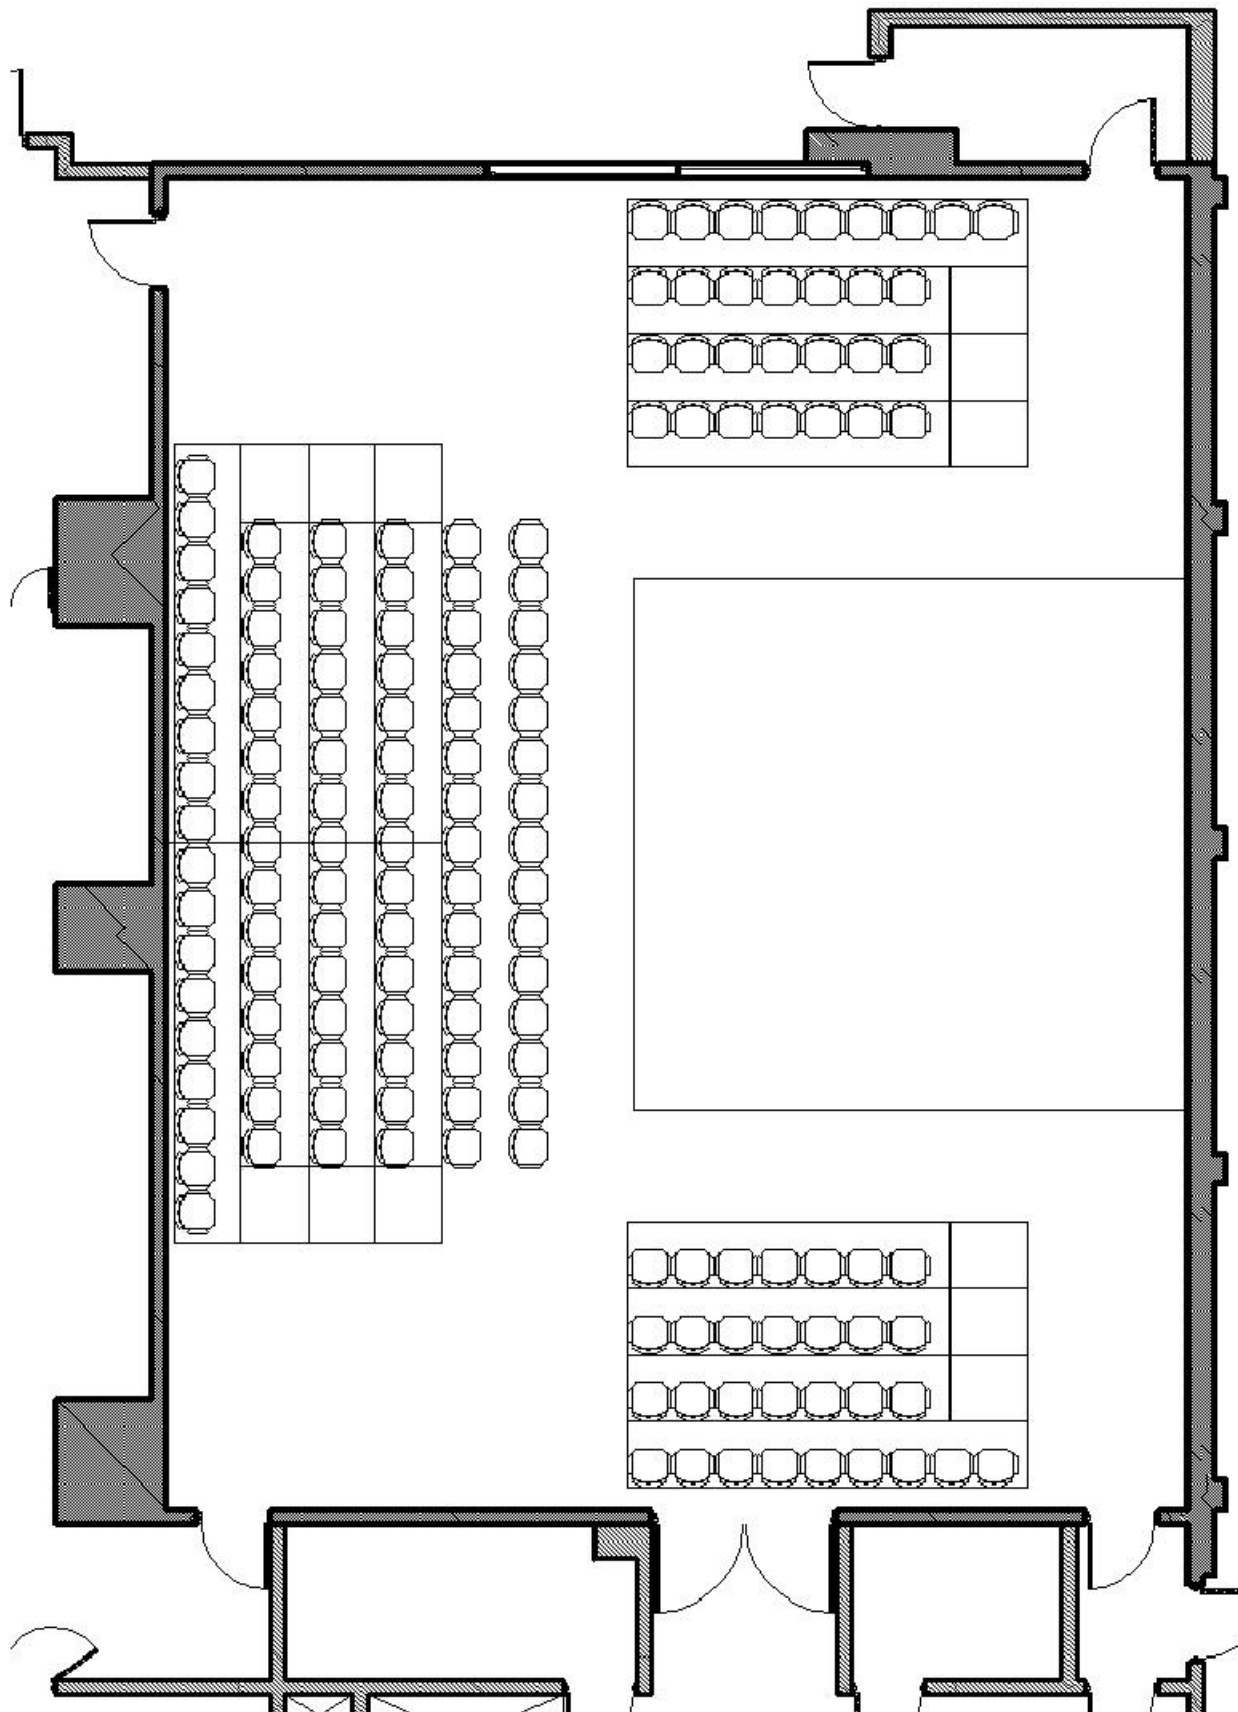

**Small Thrust**  
123 Seats  
24' x 33'-8" Stage

**Large Thrust**  
153 Seats  
25' x 24' Stage

**Center Stage**  
156 Seats  
36' x 27'-4" Stage

**Side Stage**  
97 Seats  
44' x 29'-8" Stage

**End Stage Small**

77 Seats

36' x 26'-2" Stage, 45' x 17'-6" "Back Stage Area"

**End Stage Medium**  
138 Seats  
36' x 31'-8" Stage

**End Stage Large**  
229 Seats  
36' x 16'-8" Stage Area

**Rude Mechanicals**  
191 Seats  
36' x 22'-8" Stage