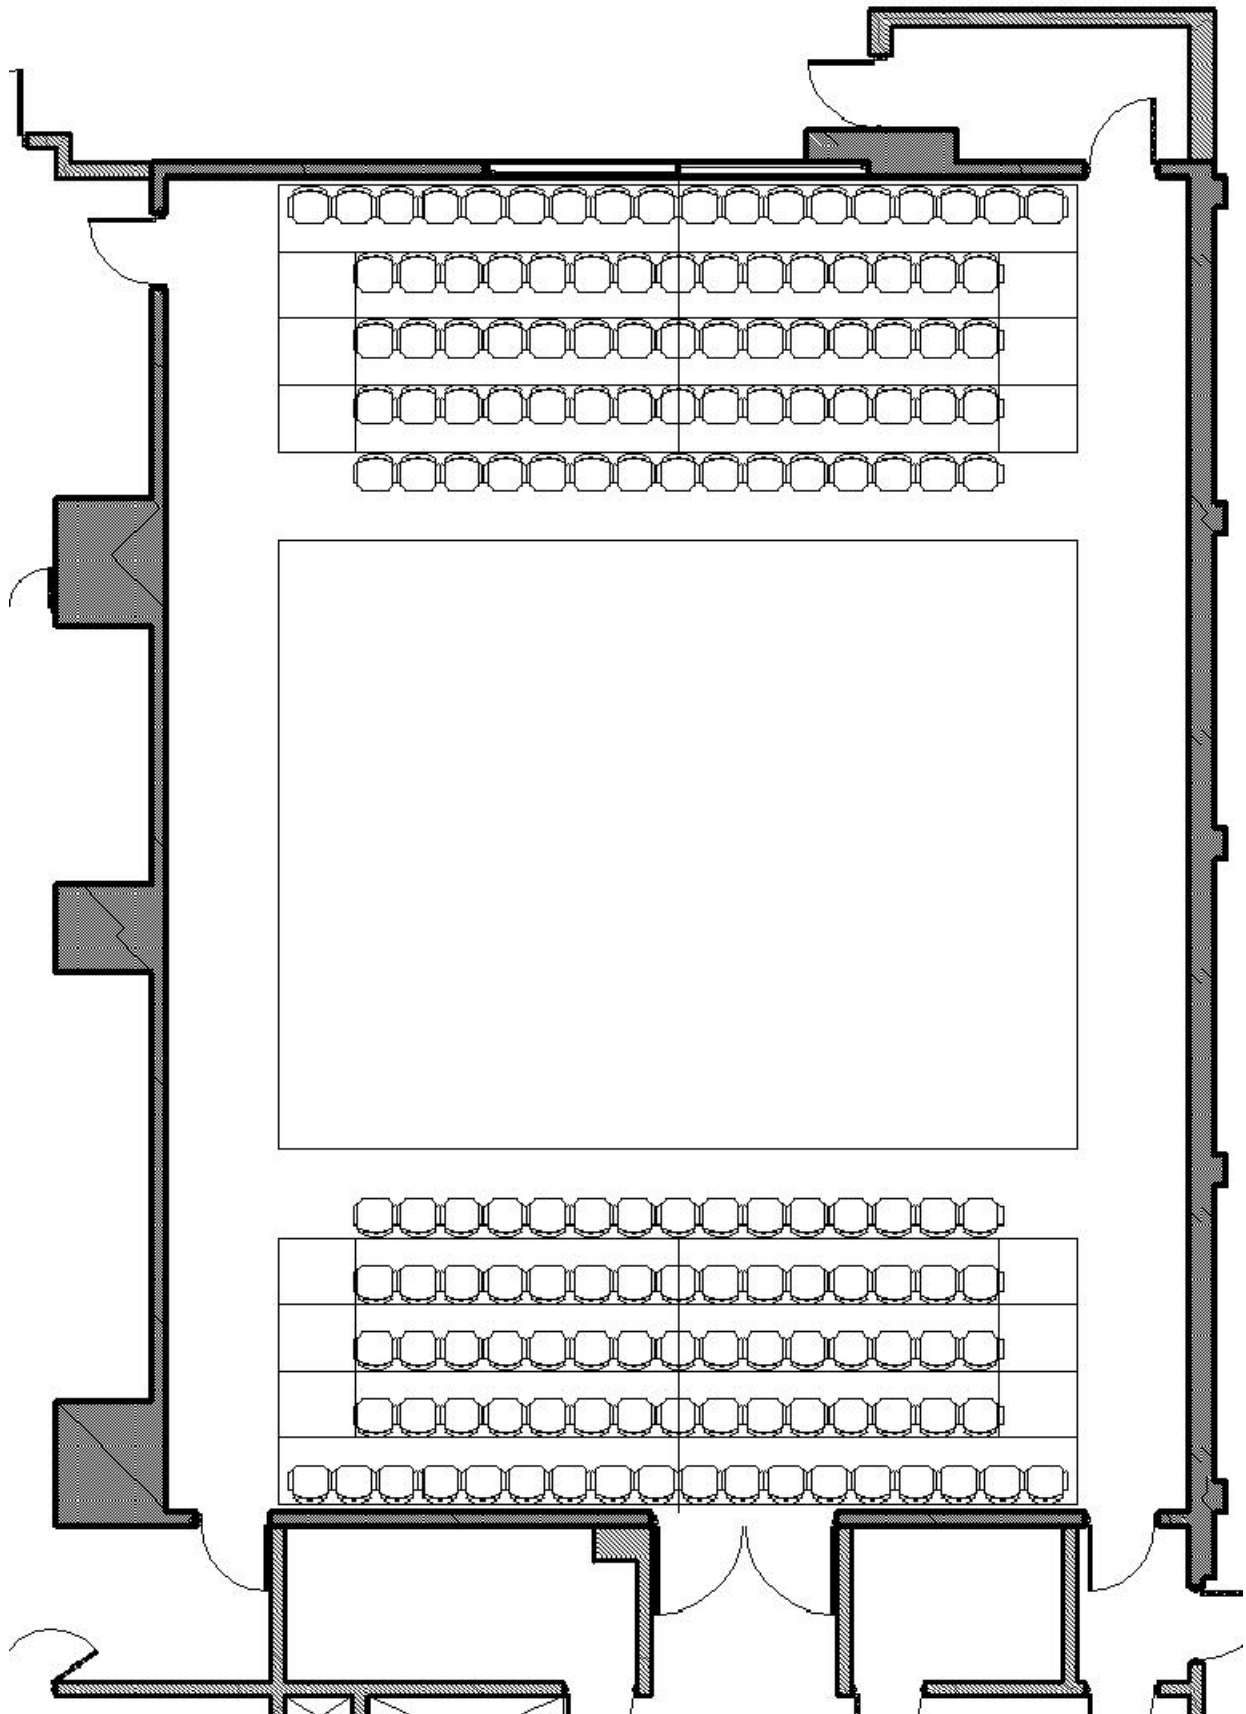

**Small Thrust**  
123 Seats  
24' x 33'-8" Stage

**Large Thrust**  
153 Seats  
25' x 24' Stage

**Center Stage**  
156 Seats  
36' x 27'-4" Stage

**Side Stage**  
97 Seats  
44' x 29'-8" Stage

**End Stage Small**  
77 Seats

36' x 26'-2" Stage, 45' x 17'-6" "Back Stage Area"

**End Stage Medium**  
138 Seats  
36' x 31'-8" Stage

**End Stage Large**  
229 Seats  
36' x 16'-8" Stage Area

**Rude Mechanicals**  
191 Seats  
36' x 22'-8" Stage