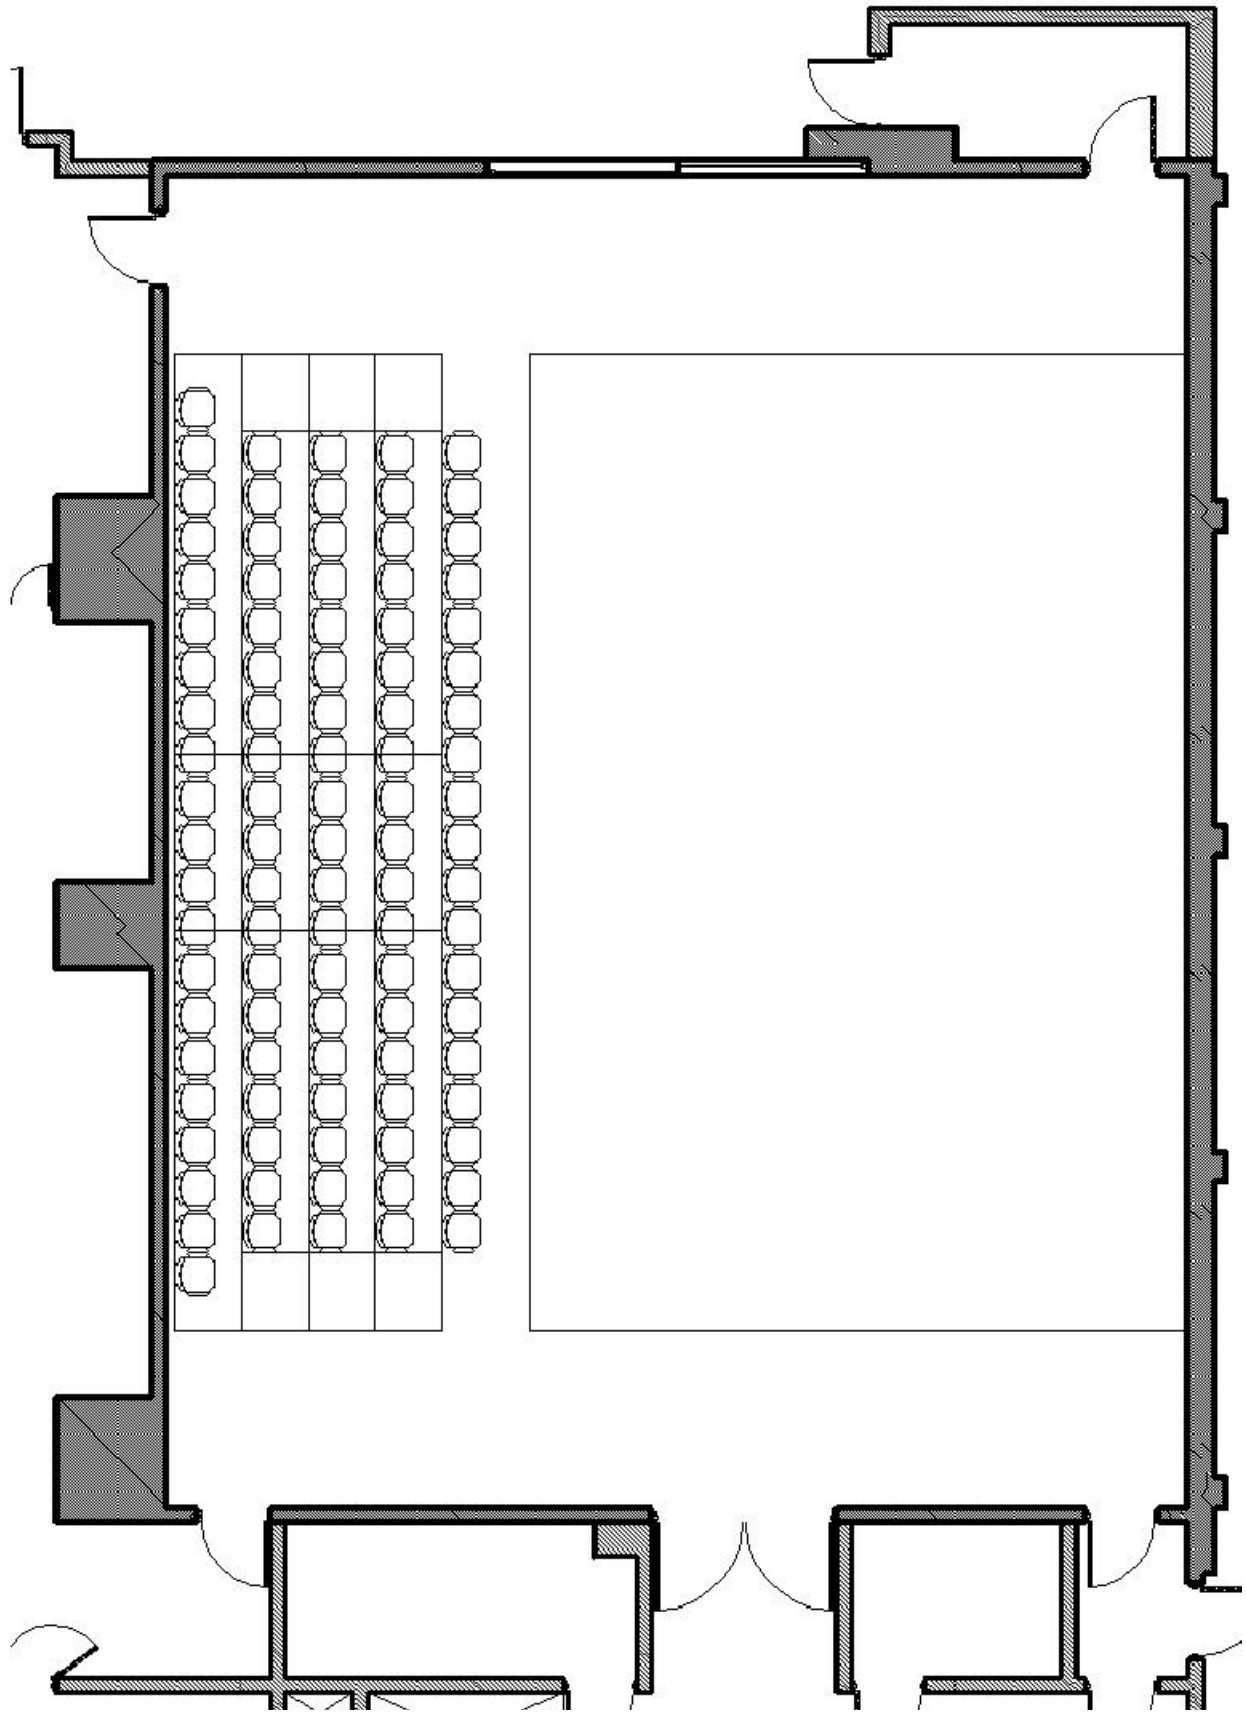

**Small Thrust**  
123 Seats  
24' x 33'-8" Stage

**Large Thrust**  
153 Seats  
25' x 24' Stage

**Center Stage**  
156 Seats  
36' x 27'-4" Stage

**Side Stage**  
97 Seats  
44' x 29'-8" Stage

**End Stage Small**

77 Seats

36' x 26'-2" Stage, 45' x 17'-6" "Back Stage Area"

**End Stage Medium**  
138 Seats  
36' x 31'-8" Stage

**End Stage Large**  
229 Seats  
36' x 16'-8" Stage Area

**Rude Mechanicals**  
191 Seats  
36' x 22'-8" Stage