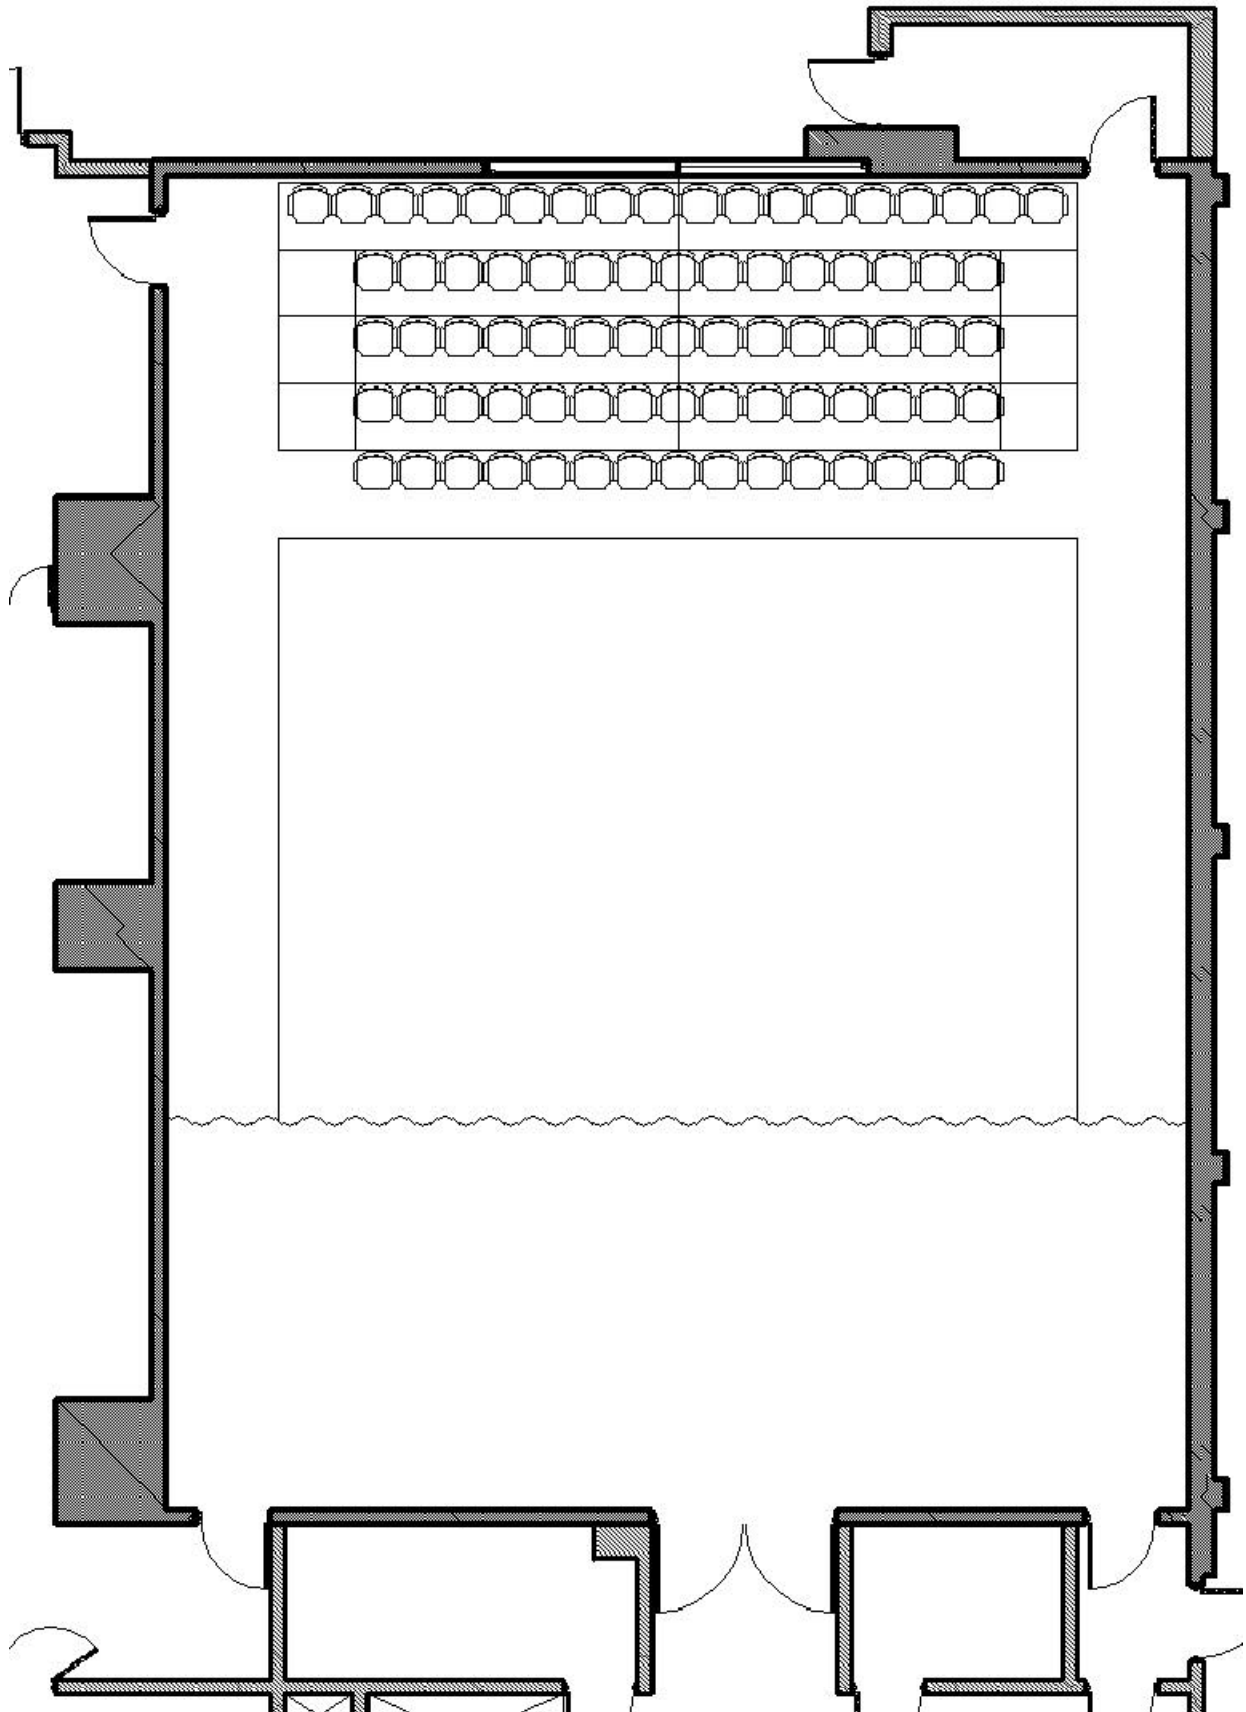

**Small Thrust**  
123 Seats  
24' x 33'-8" Stage

**Large Thrust**  
153 Seats  
25' x 24' Stage

**Center Stage**  
156 Seats  
36' x 27'-4" Stage

**Side Stage**  
97 Seats  
44' x 29'-8" Stage

**End Stage Small**

77 Seats

36' x 26'-2" Stage, 45' x 17'-6" "Back Stage Area"

**End Stage Medium**  
138 Seats  
36' x 31'-8" Stage

**End Stage Large**  
229 Seats  
36' x 16'-8" Stage Area

**Rude Mechanicals**  
191 Seats  
36' x 22'-8" Stage