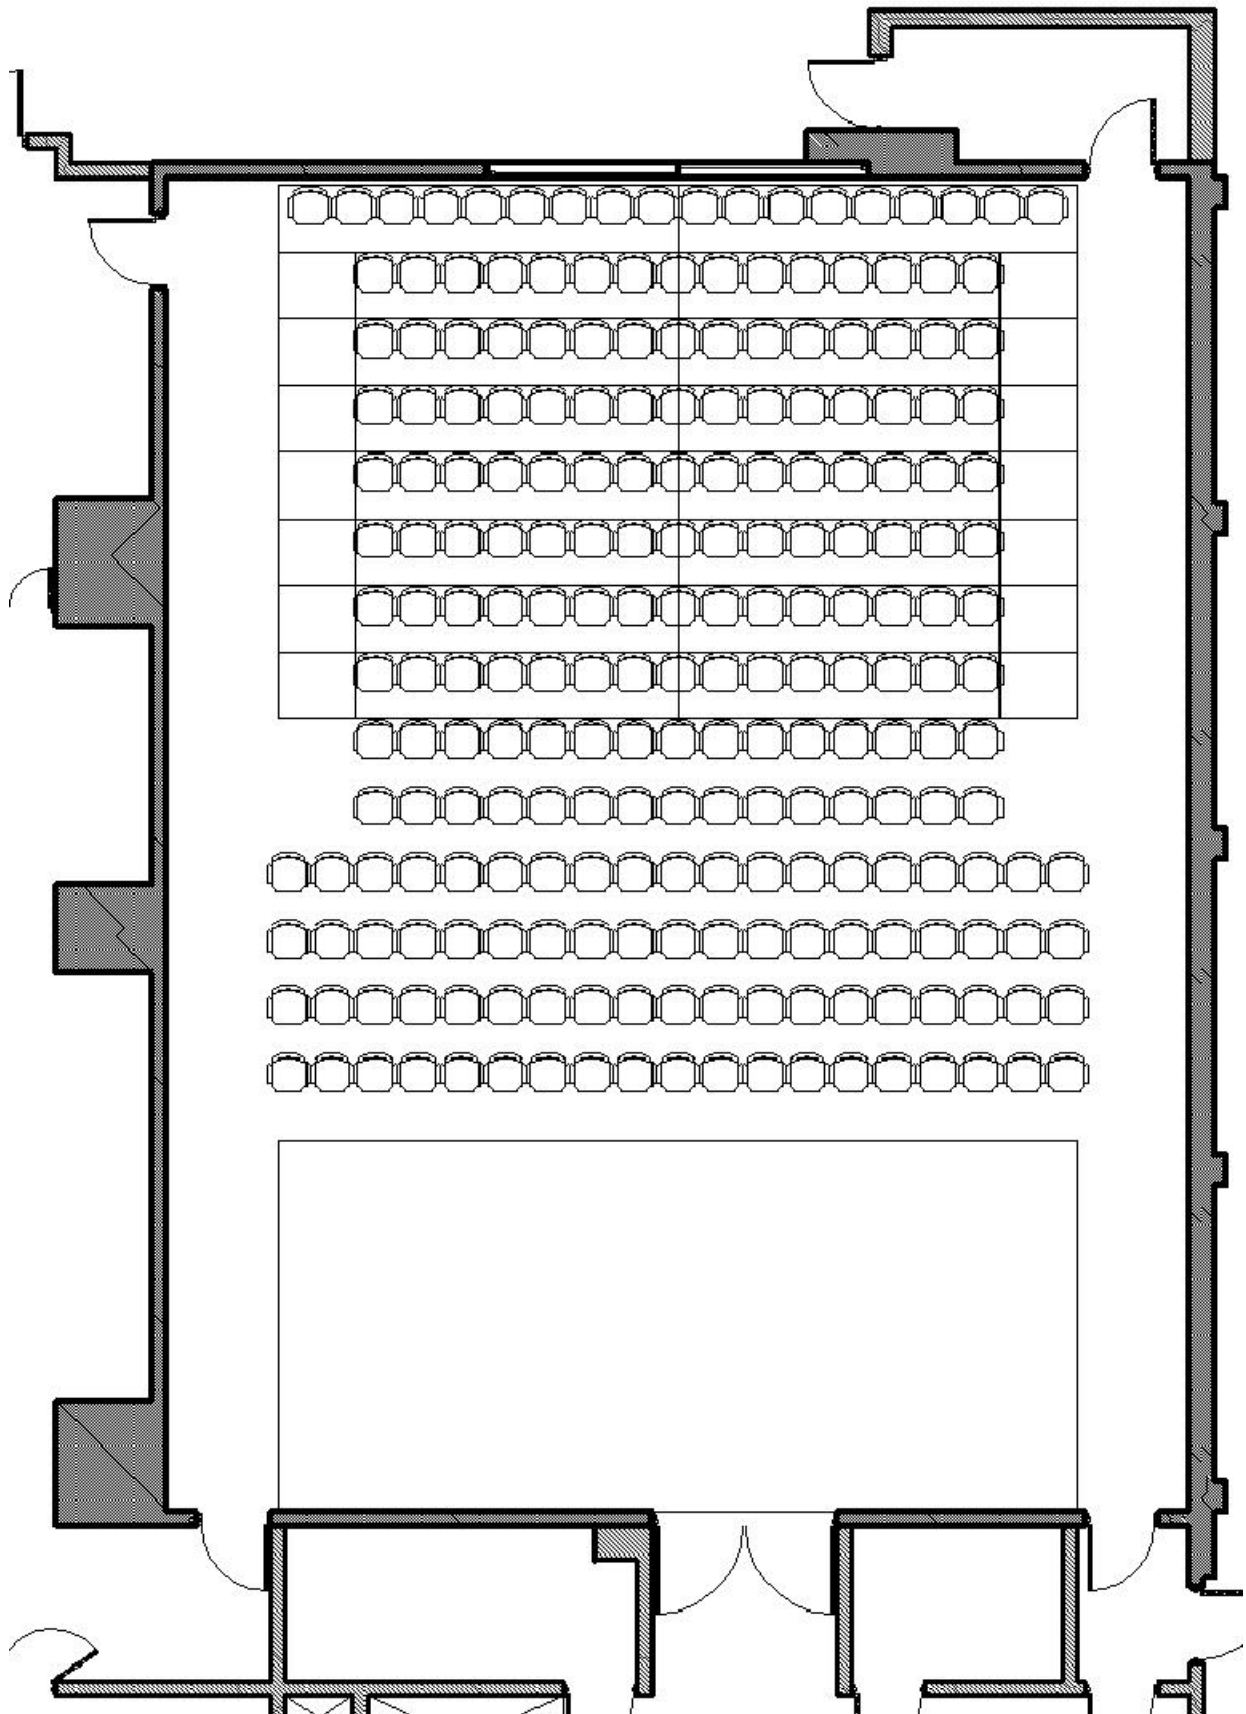

**Small Thrust**  
123 Seats  
24' x 33'-8" Stage

**Large Thrust**  
153 Seats  
25' x 24' Stage

**Center Stage**  
156 Seats  
36' x 27'-4" Stage

**Side Stage**  
97 Seats  
44' x 29'-8" Stage

**End Stage Small**

77 Seats

36' x 26'-2" Stage, 45' x 17'-6" "Back Stage Area"

**End Stage Medium**  
138 Seats  
36' x 31'-8" Stage

**End Stage Large**  
229 Seats  
36' x 16'-8" Stage Area

**Rude Mechanicals**  
191 Seats  
36' x 22'-8" Stage