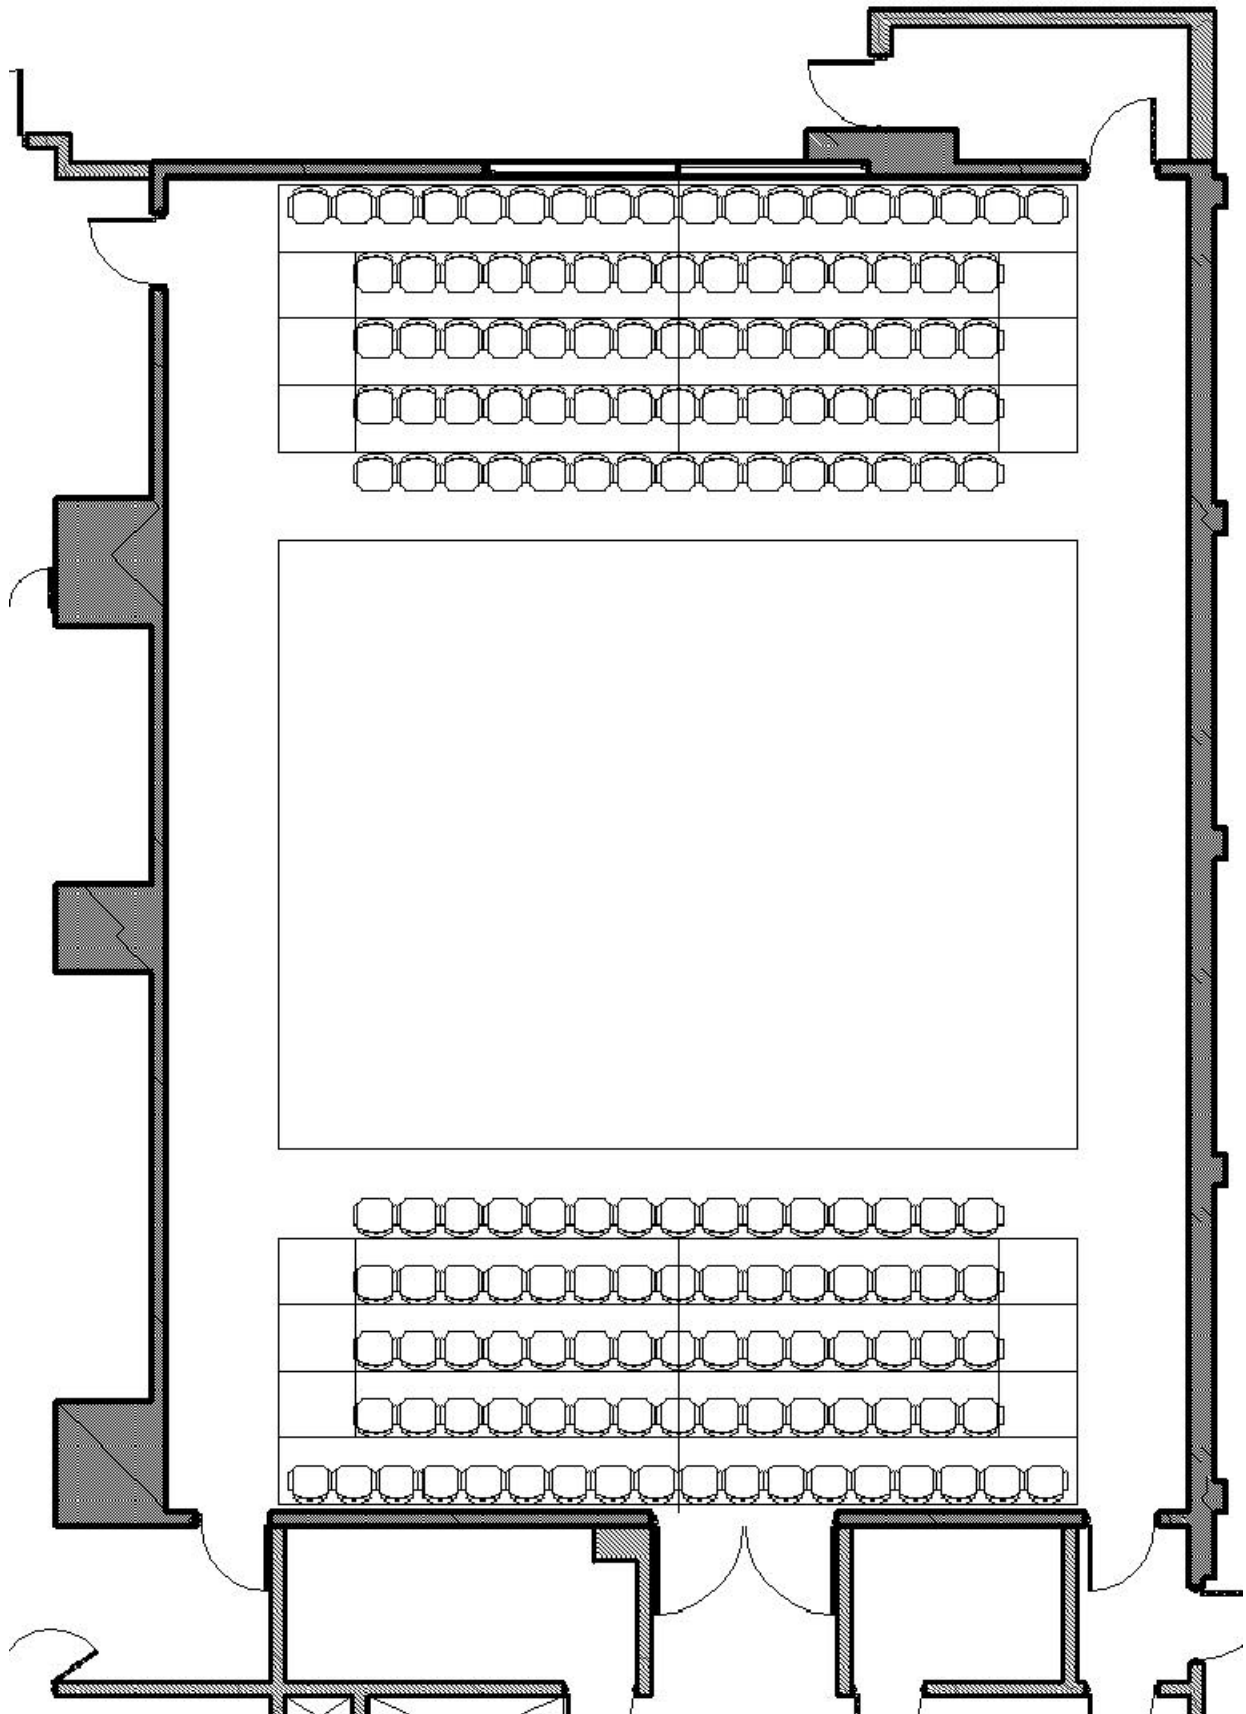

**Small Thrust**  
123 Seats  
24' x 33'-8" Stage

**Large Thrust**  
153 Seats  
25' x 24' Stage

**Center Stage**  
156 Seats  
36' x 27'-4" Stage

**Side Stage**  
97 Seats  
44' x 29'-8" Stage

**End Stage Small**

77 Seats

36' x 26'-2" Stage, 45' x 17'-6" "Back Stage Area"

**End Stage Medium**  
138 Seats  
36' x 31'-8" Stage

**End Stage Large**  
229 Seats  
36' x 16'-8" Stage Area

**Rude Mechanicals**  
191 Seats  
36' x 22'-8" Stage