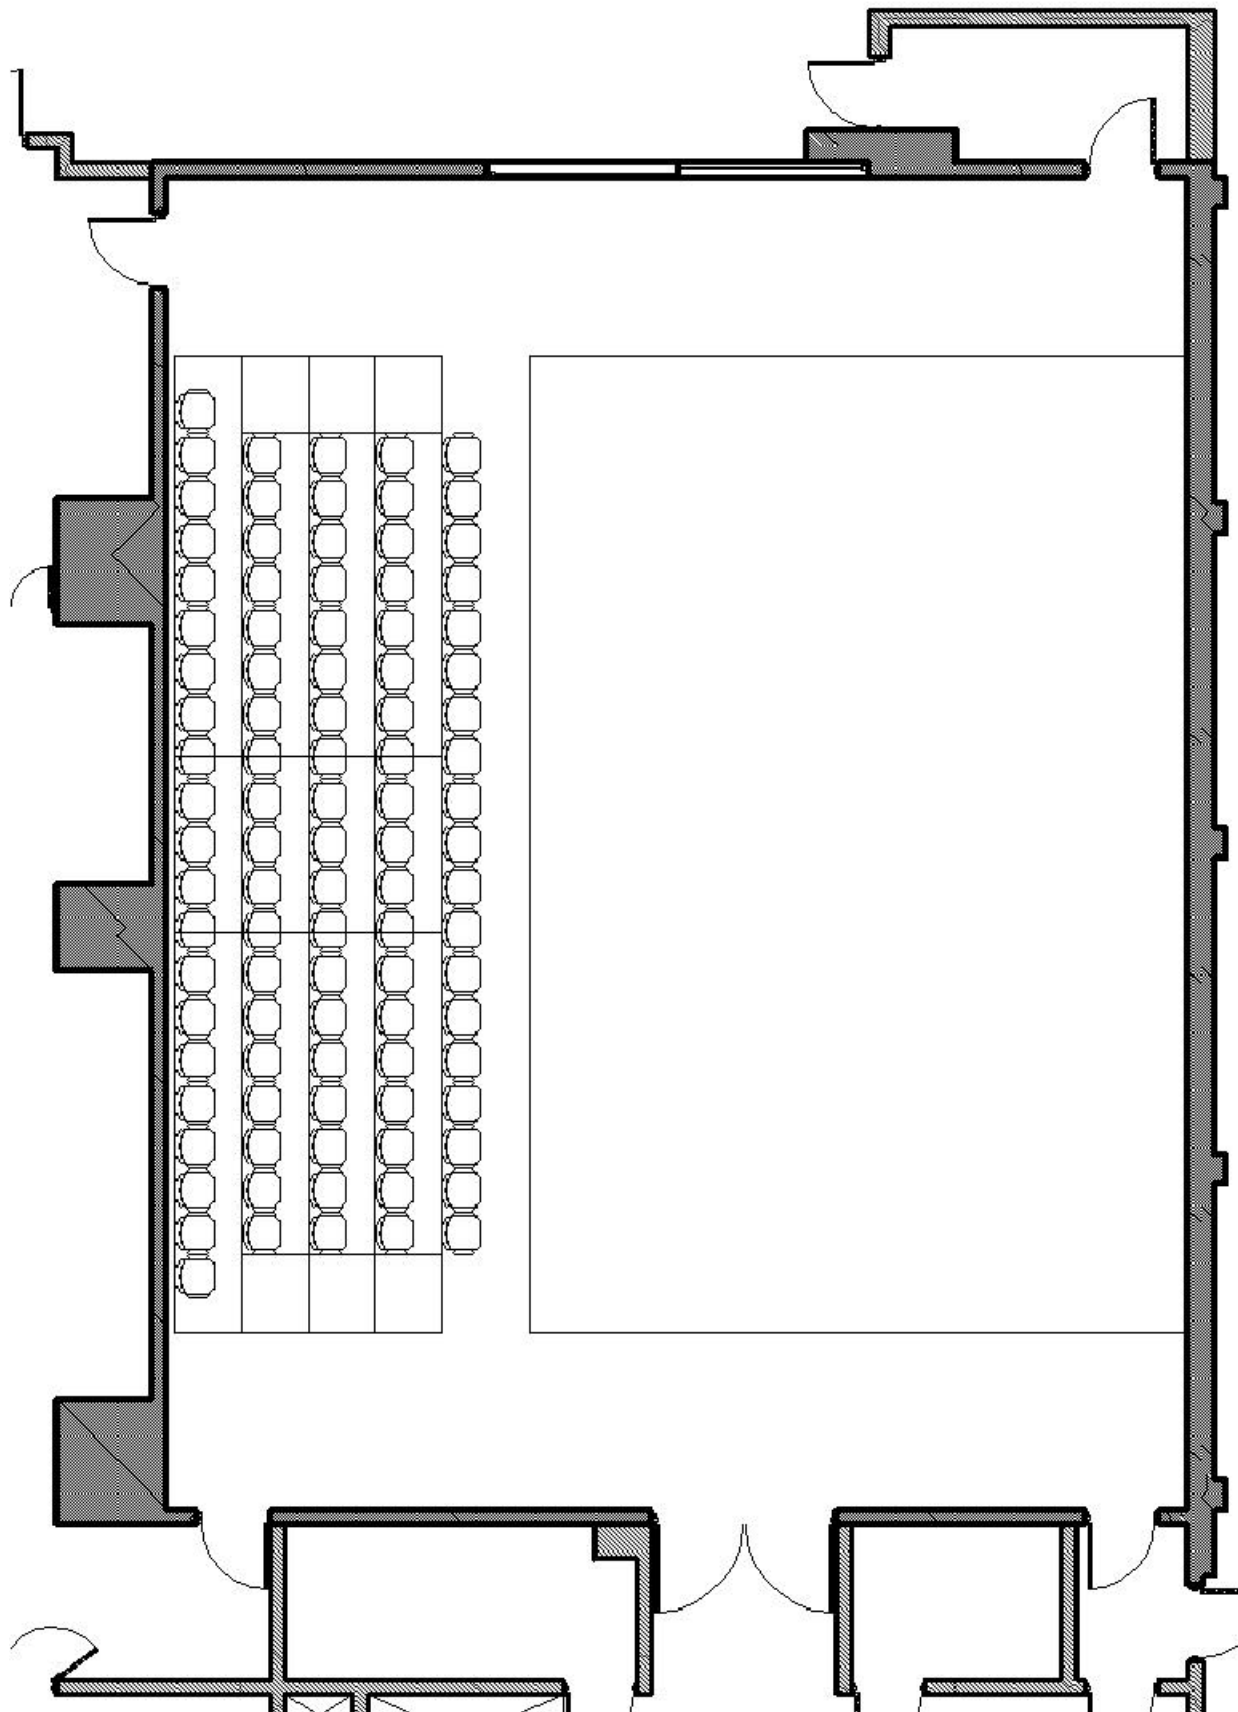

**Small Thrust**  
123 Seats  
24' x 33'-8" Stage

**Large Thrust**  
153 Seats  
25' x 24' Stage

**Center Stage**  
156 Seats  
36' x 27'-4" Stage

**Side Stage**  
97 Seats  
44' x 29'-8" Stage

**End Stage Small**  
77 Seats

36' x 26'-2" Stage, 45' x 17'-6" "Back Stage Area"

**End Stage Medium**  
138 Seats  
36' x 31'-8" Stage

**End Stage Large**  
229 Seats  
36' x 16'-8" Stage Area

**Rude Mechanicals**  
191 Seats  
36' x 22'-8" Stage