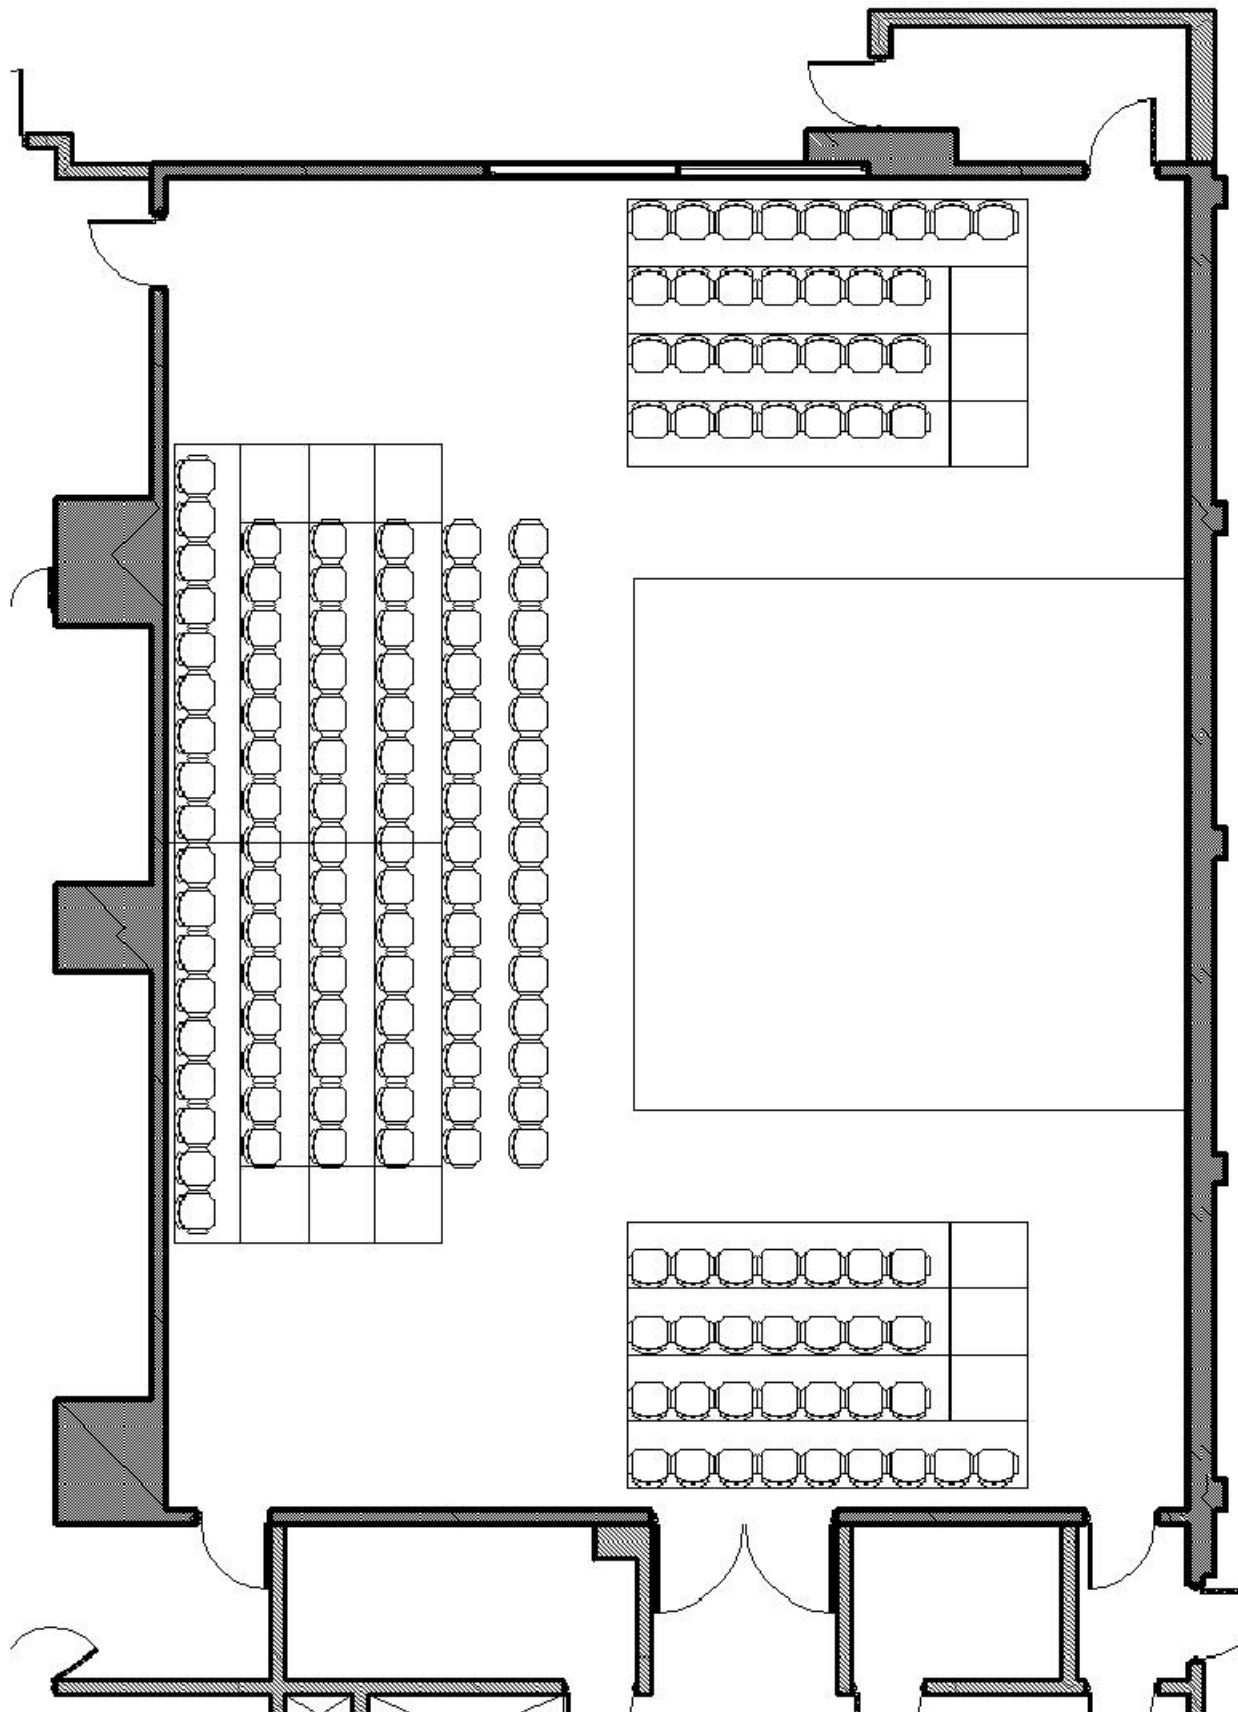

**Small Thrust**  
123 Seats  
24' x 33'-8" Stage

**Large Thrust**  
153 Seats  
25' x 24' Stage

**Center Stage**  
156 Seats  
36' x 27'-4" Stage

**Side Stage**  
97 Seats  
44' x 29'-8" Stage

**End Stage Small**  
77 Seats

36' x 26'-2" Stage, 45' x 17'-6" "Back Stage Area"

**End Stage Medium**  
138 Seats  
36' x 31'-8" Stage

**End Stage Large**  
229 Seats  
36' x 16'-8" Stage Area

**Rude Mechanicals**  
191 Seats  
36' x 22'-8" Stage